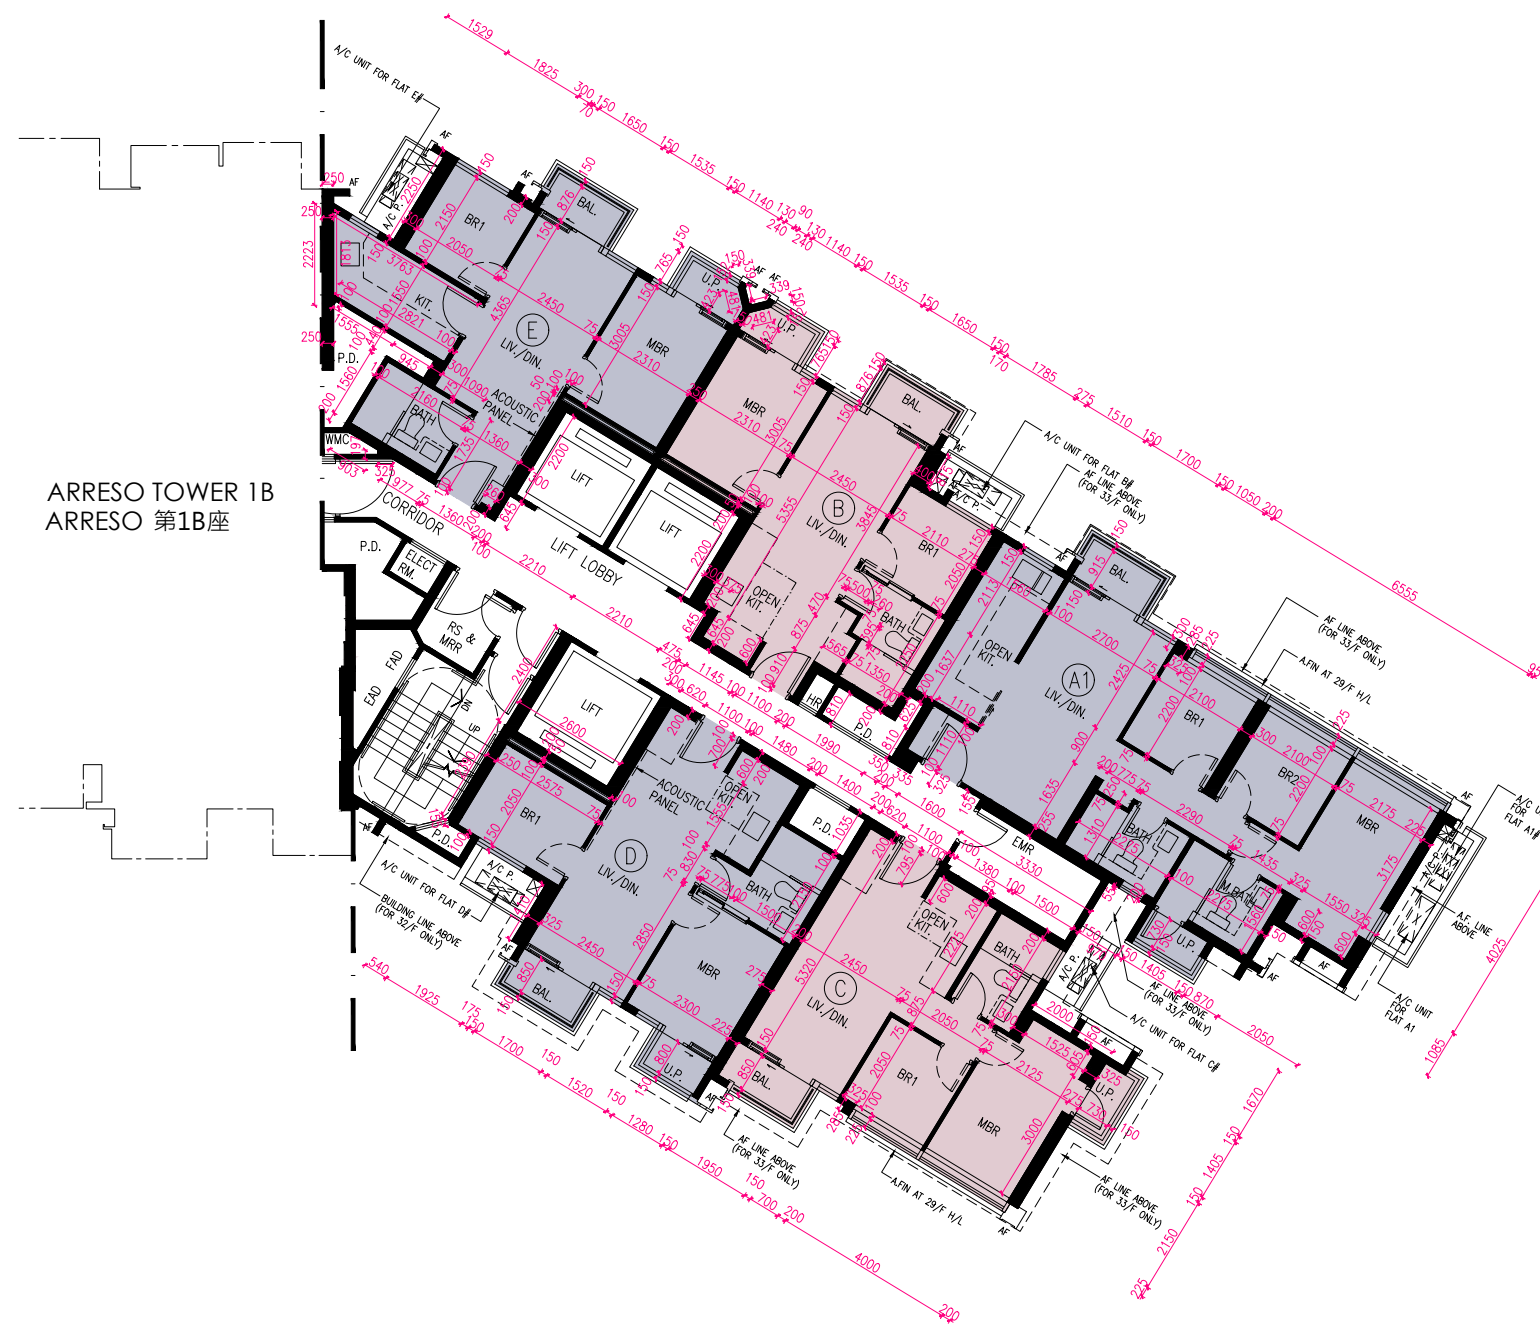

FLOOR PLANS OF RESIDENTIAL PROPERTIES IN THE PHASE 期數的住宅物業的樓面平面圖

ARRESO TOWER 1A 29/F-33/F | ARRESO 第1A座 29樓至33樓

ARRESO TOWER 1B
ARRESO 第1B座

TWO AIR-CONDITIONERS OUTDOOR UNITS WILL BE INSTALLED WITH A DOUBLE DECK SYSTEM
兩部冷氣機室外機將會以雙層系統型式安裝

Scale 比例 Metres 米 0 2 4 6 8