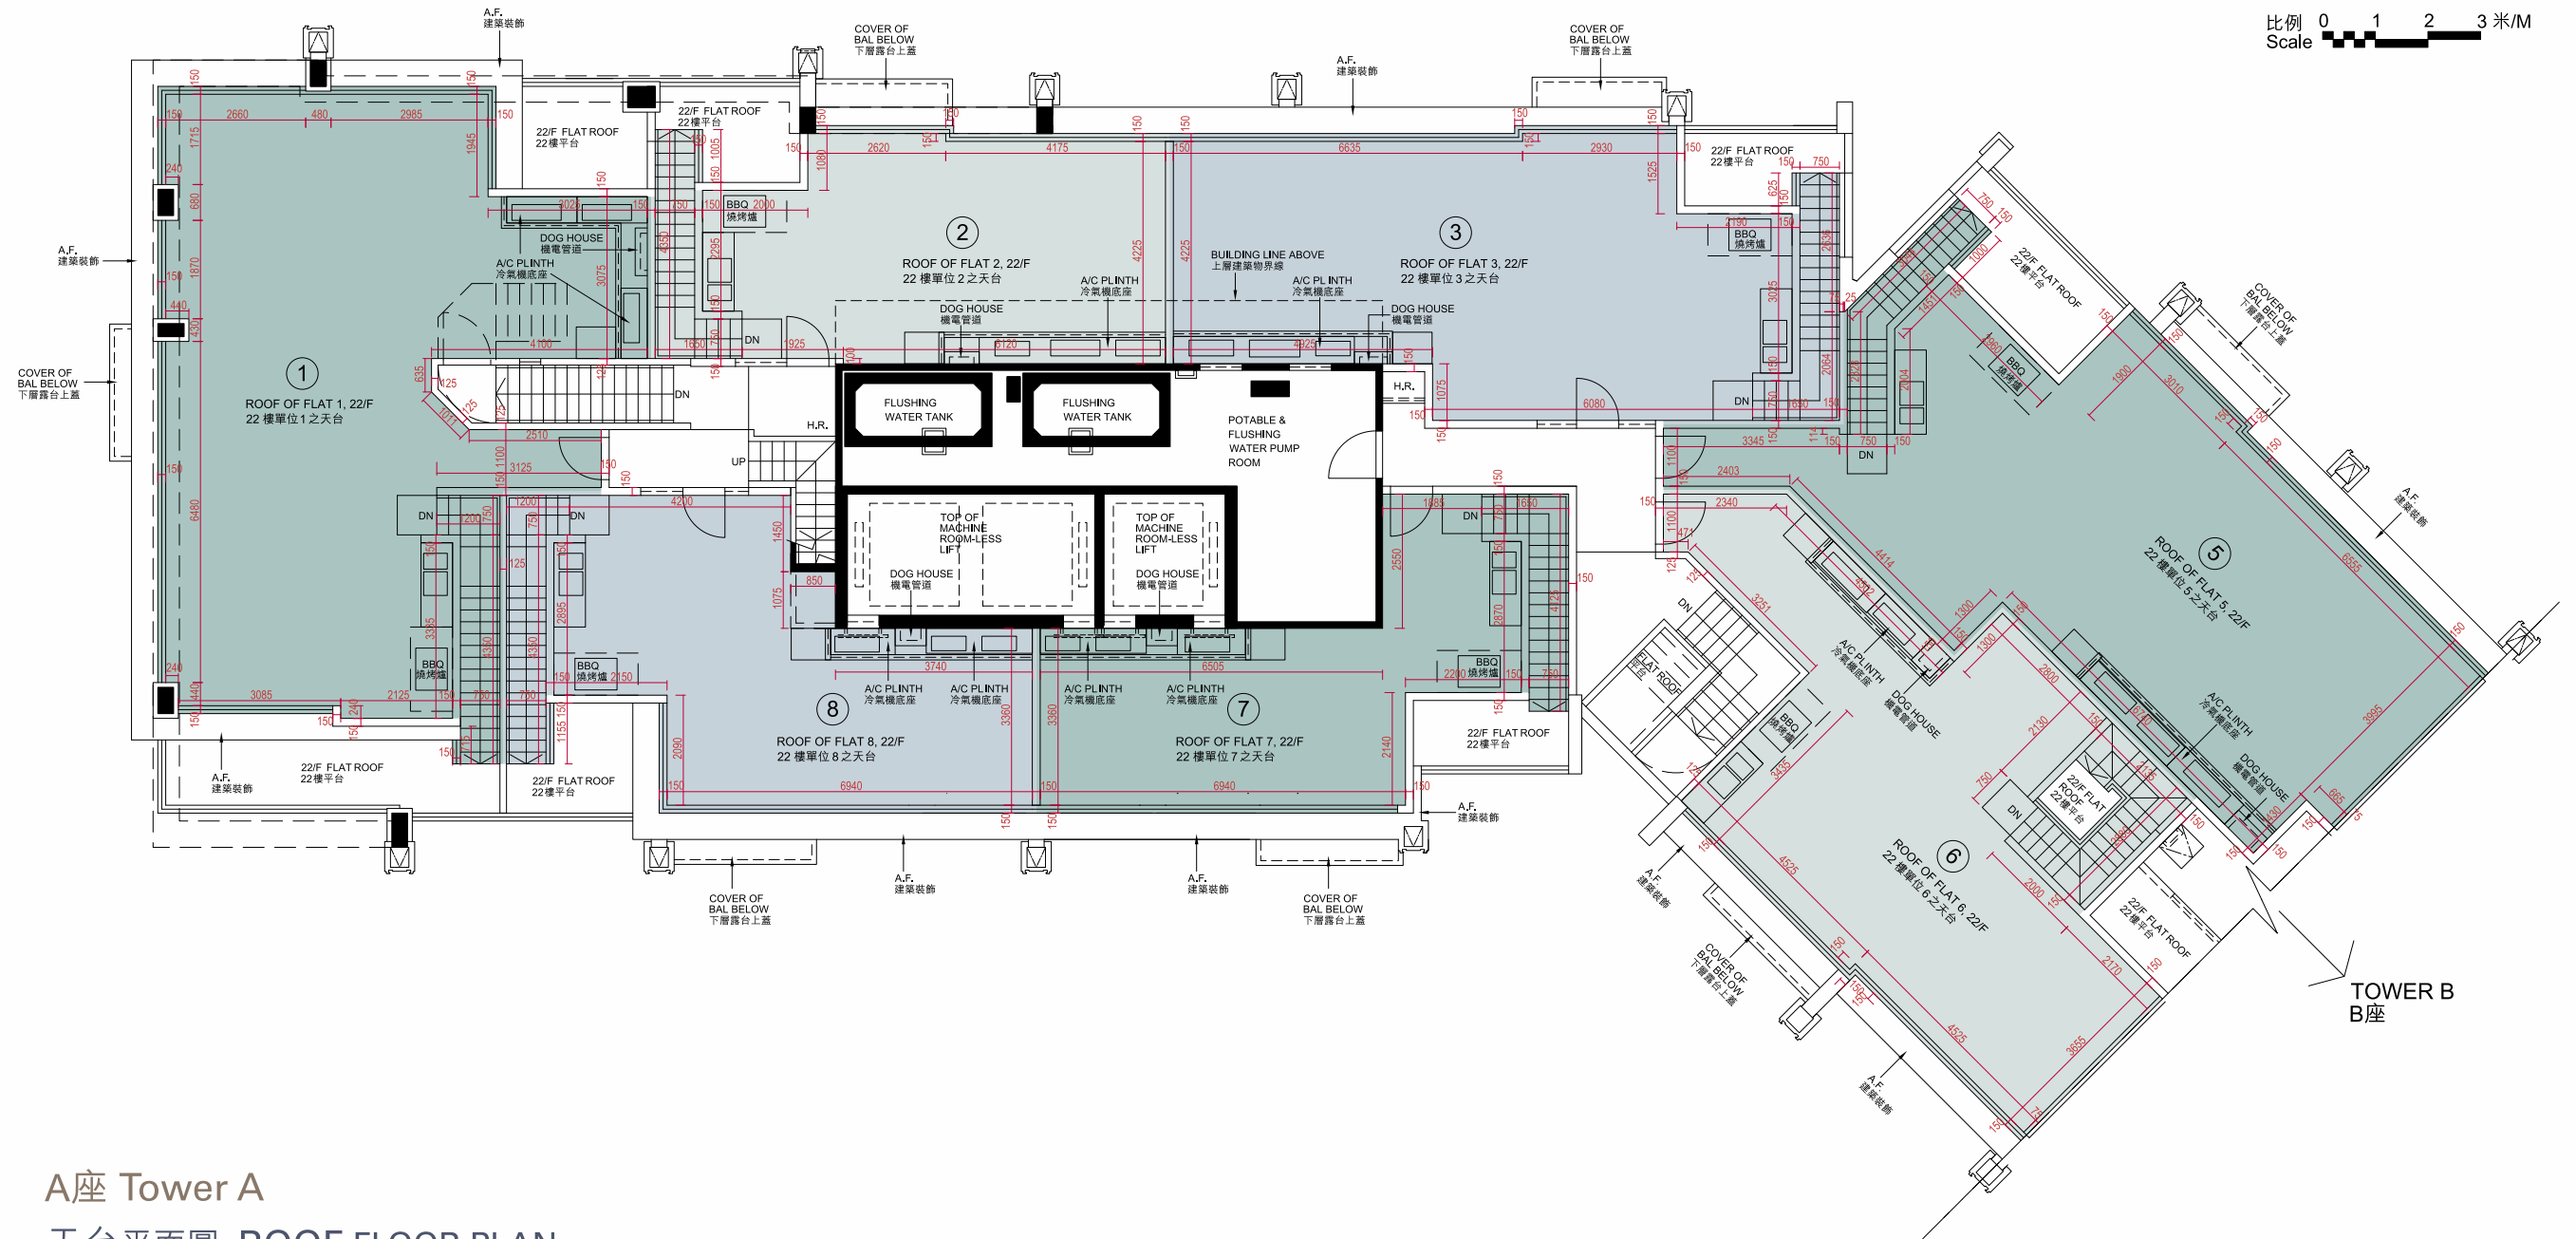

10 期數的住宅物業的樓面平面圖 FLOOR PLANS OF RESIDENTIAL PROPERTIES IN THE PHASE

比例 0 1 2 3 米/M
Scale

A座 Tower A
22樓平面圖 22/F FLOOR PLAN

10 期數的住宅物業的樓面平面圖 FLOOR PLANS OF RESIDENTIAL PROPERTIES IN THE PHASE

比例 0 1 2 3 米/M
Scale

A座 Tower A
天台平面圖 ROOF FLOOR PLAN