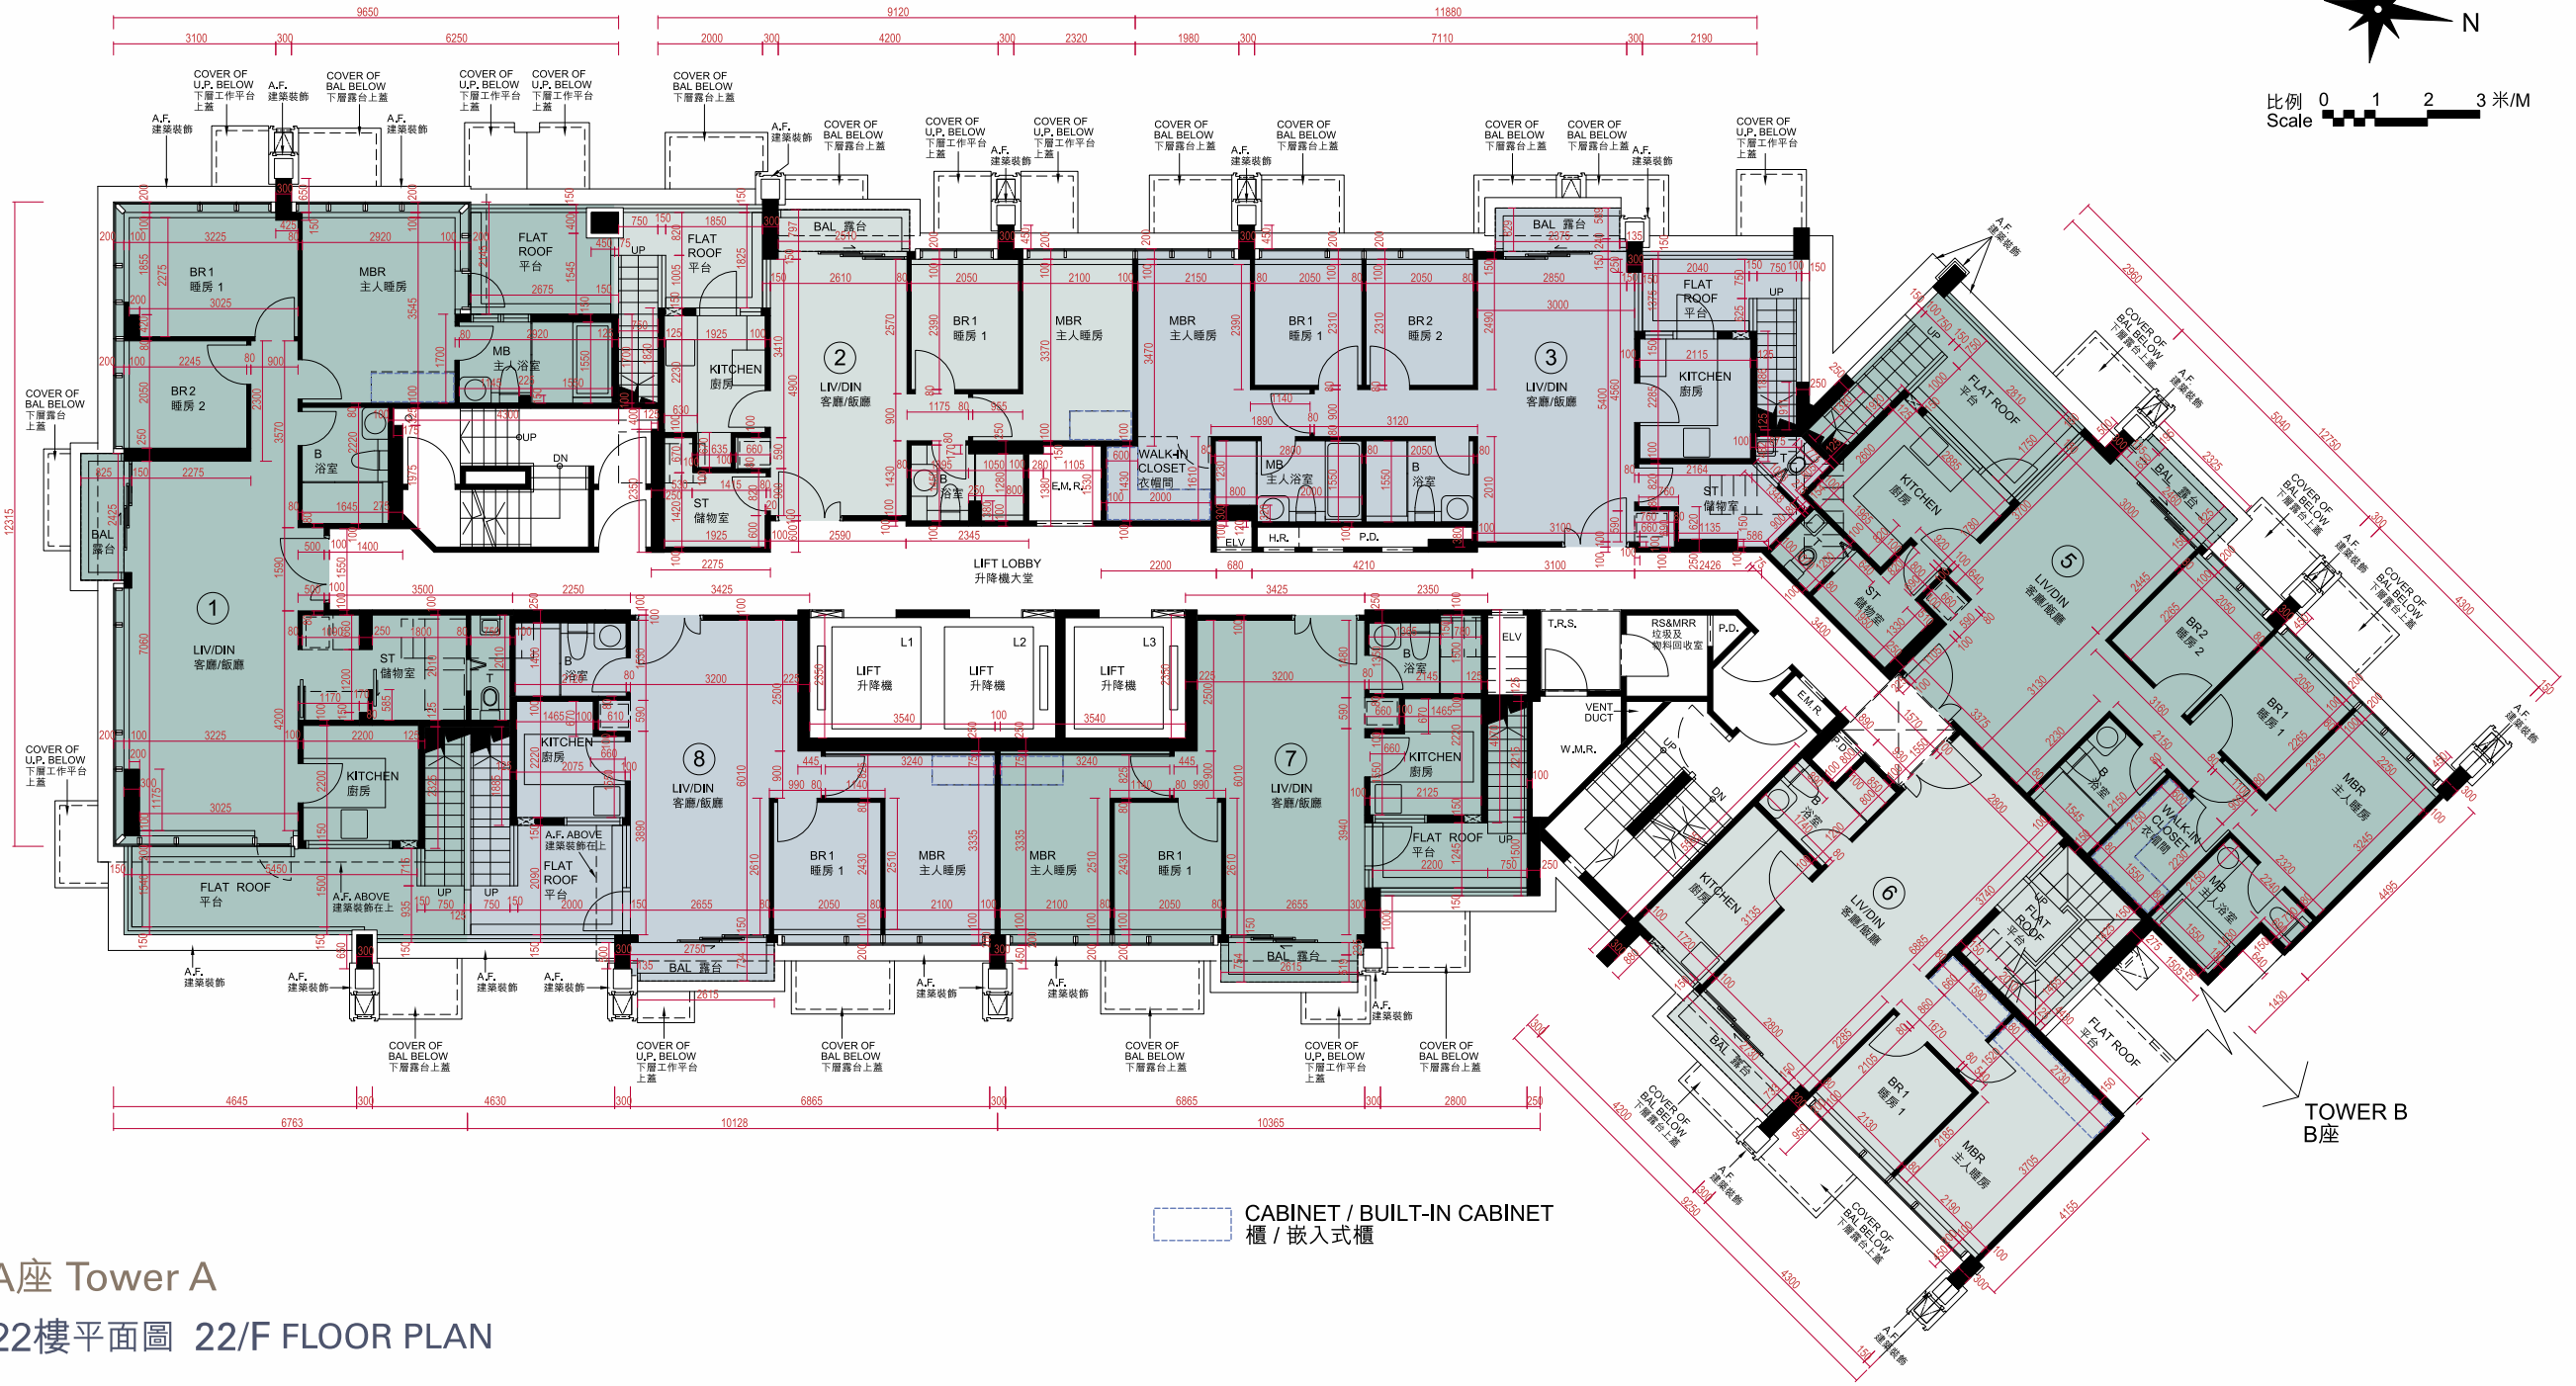

10 期數的住宅物業的樓面平面圖 FLOOR PLANS OF RESIDENTIAL PROPERTIES IN THE PHASE

比例 0 1 2 3 米/M
Scale

A座 Tower A
22樓平面圖 22/F FLOOR PLAN

10 期數的住宅物業的樓面平面圖 FLOOR PLANS OF RESIDENTIAL PROPERTIES IN THE PHASE

比例 0 1 2 3 米/M
Scale

A座 Tower A
天台平面圖 ROOF FLOOR PLAN