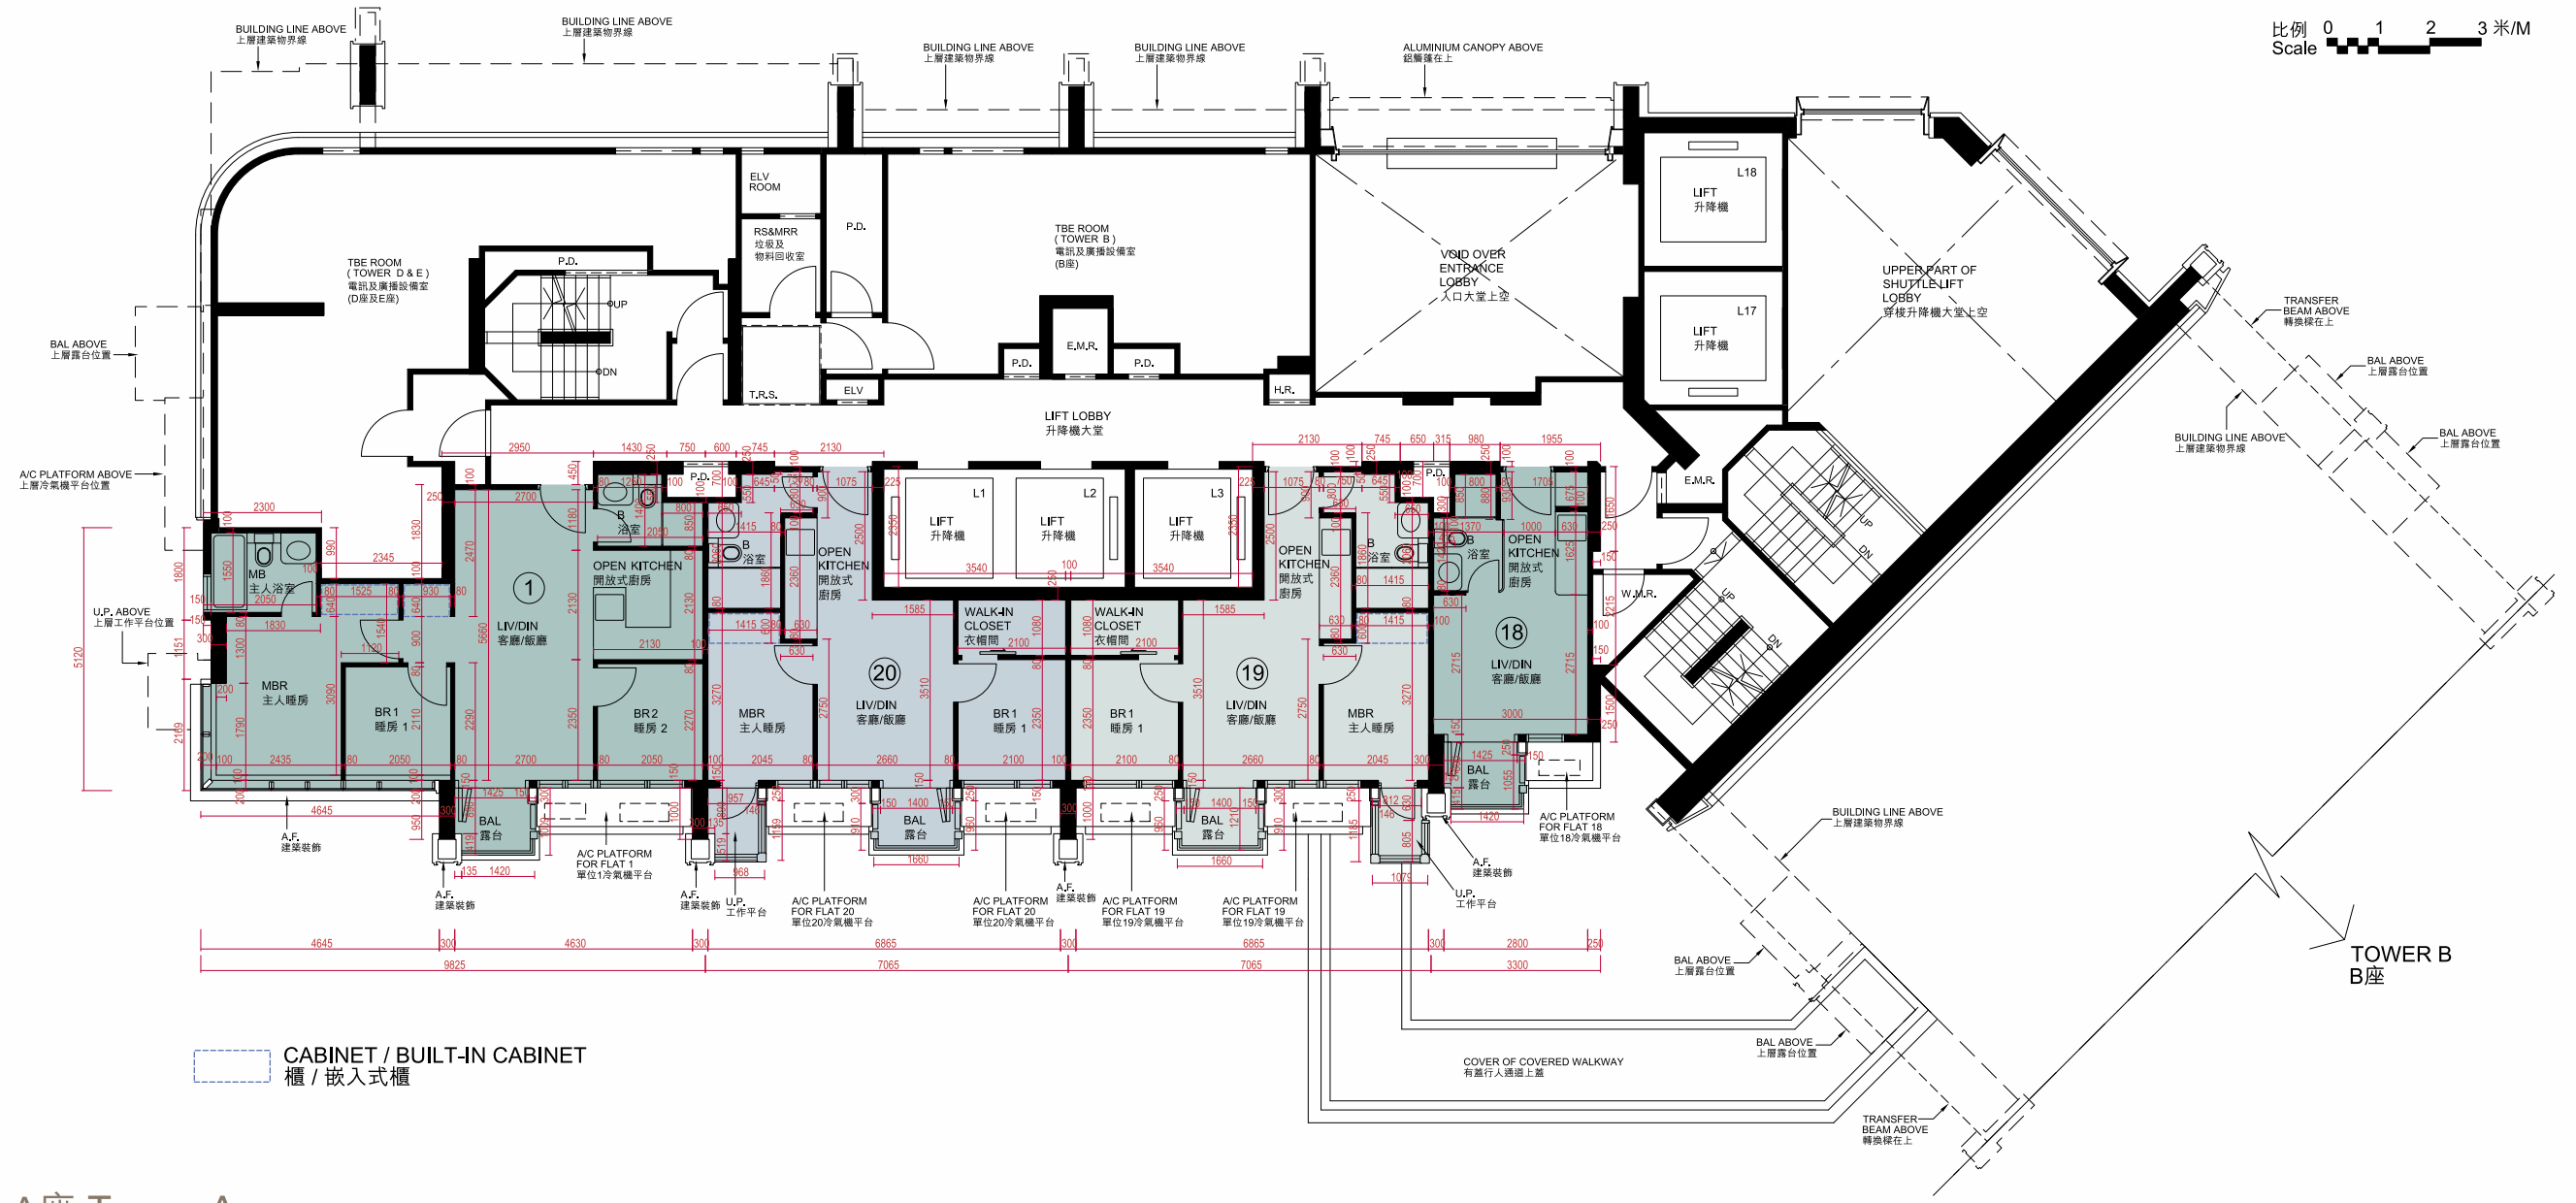

10 期數的住宅物業的樓面平面圖 FLOOR PLANS OF RESIDENTIAL PROPERTIES IN THE PHASE

比例 0 1 2 3 米/M
Scale

CABINET / BUILT-IN CABINET
櫃 / 嵌入式櫃

A座 Tower A
1樓平面圖 1/F FLOOR PLAN