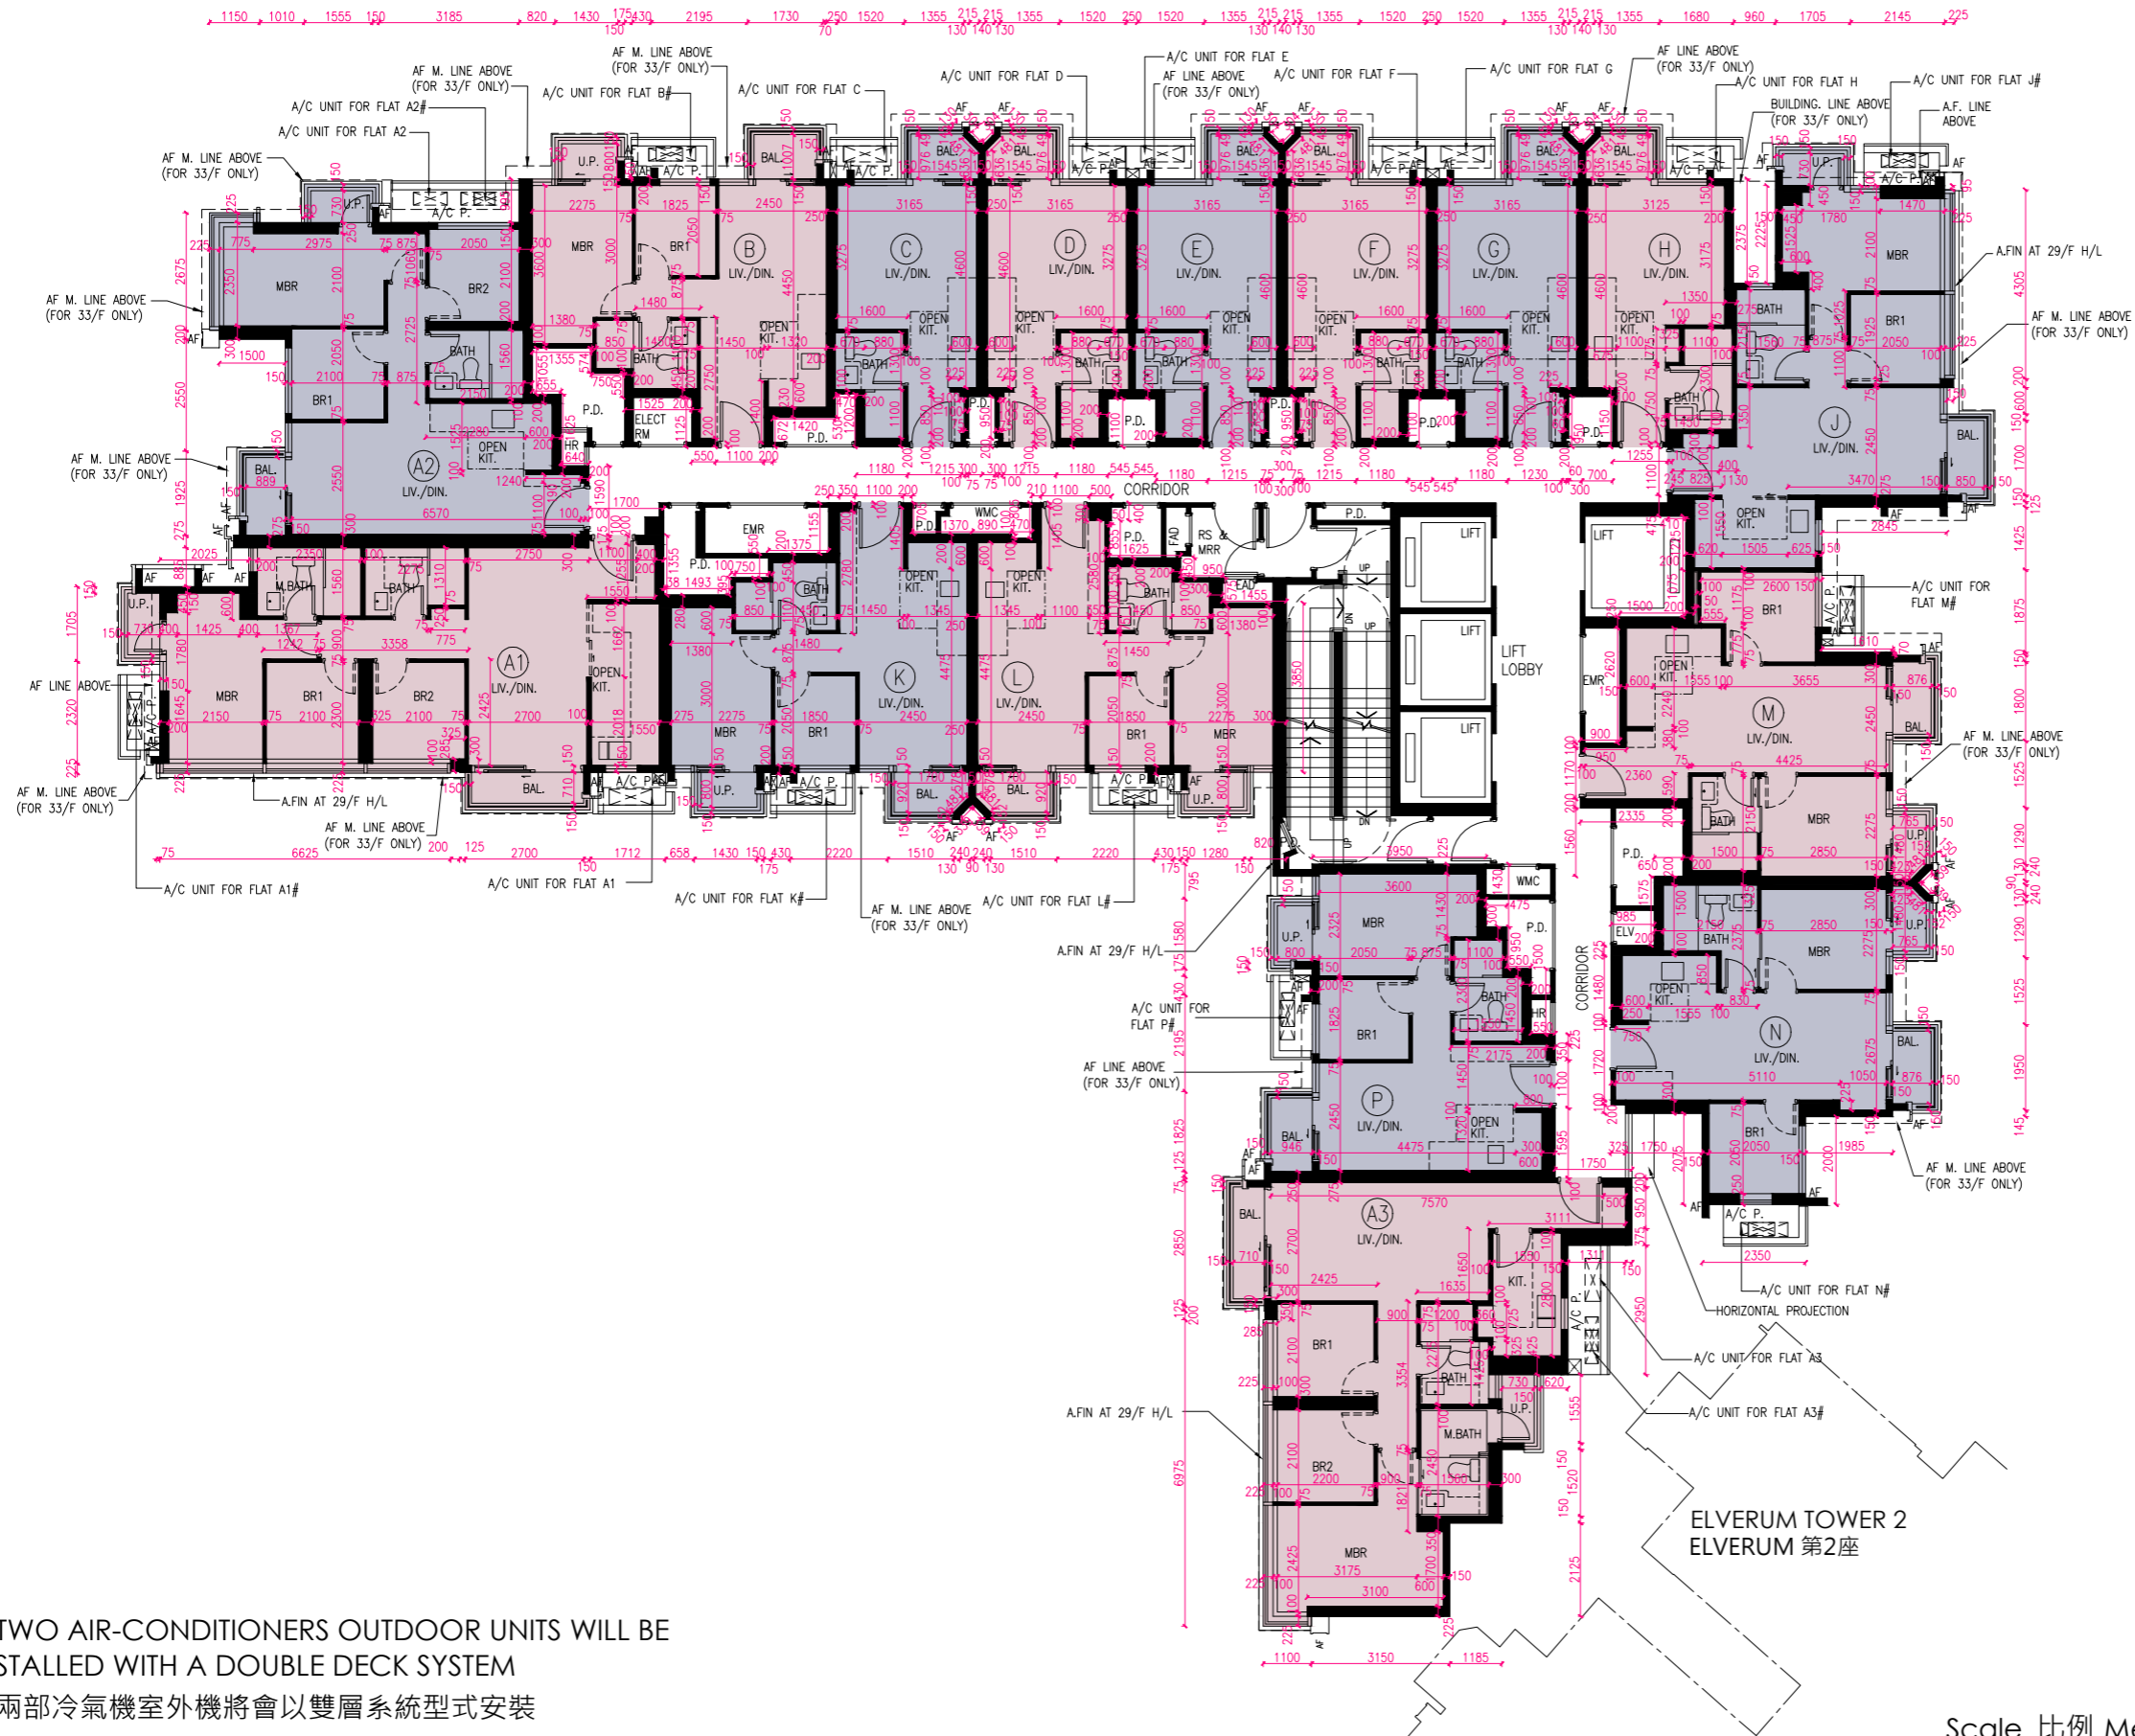

FLOOR PLANS OF RESIDENTIAL PROPERTIES IN THE PHASE 期數的住宅物業的樓面平面圖

ELVERUM TOWER 1 29/F-33/F | ELVERUM 第1座 29樓至33樓

TWO AIR-CONDITIONERS OUTDOOR UNITS WILL BE INSTALLED WITH A DOUBLE DECK SYSTEM
 # 兩部冷氣機室外機將會以雙層系統型式安裝

Scale 比例 Metres 米 0 2 4 6 8