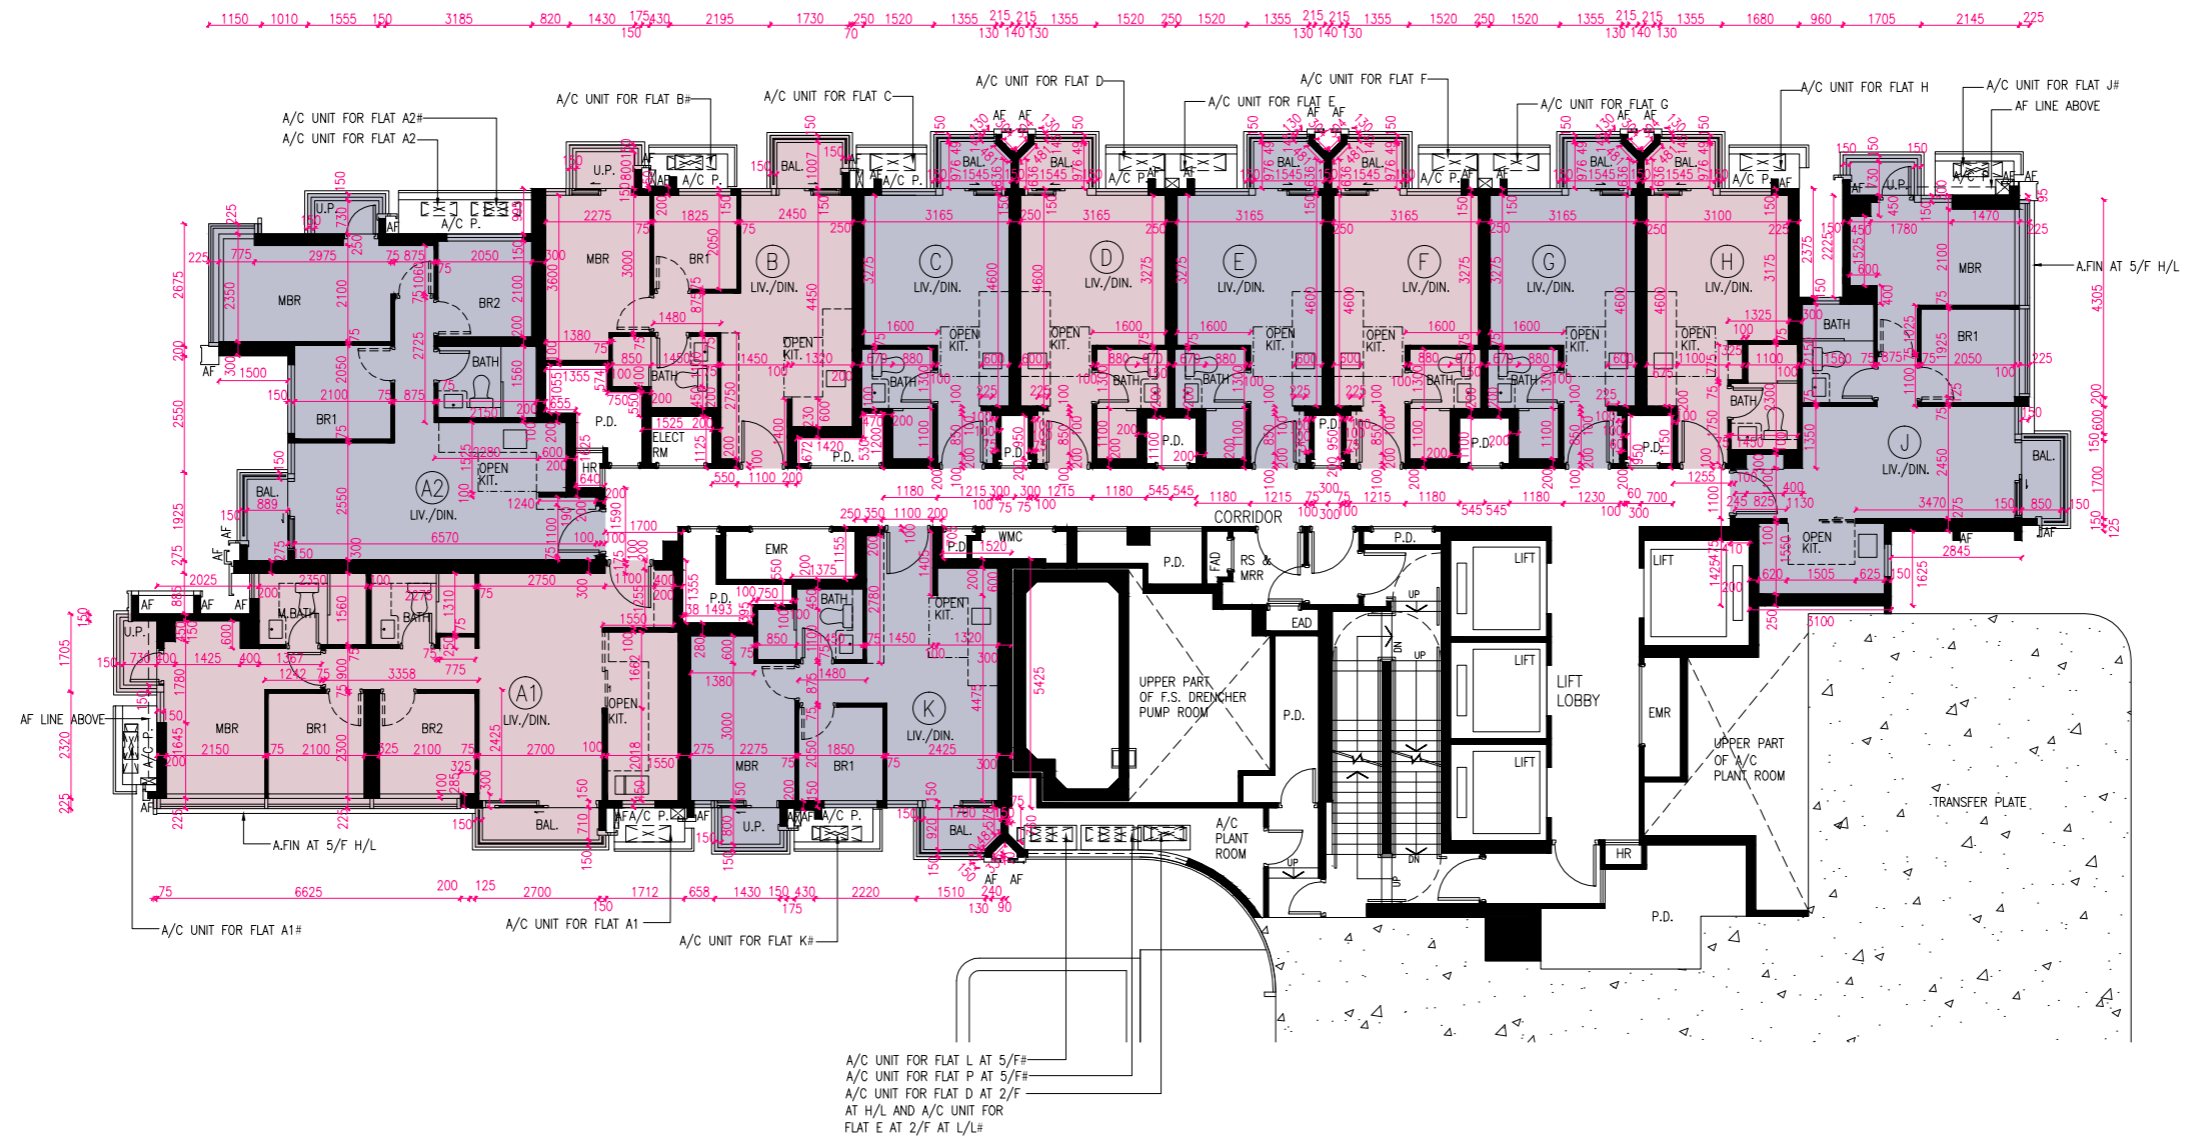

FLOOR PLANS OF RESIDENTIAL PROPERTIES IN THE PHASE 期數的住宅物業的樓面平面圖

ELVERUM TOWER 1 3/F | ELVERUM 第1座3樓

TWO AIR-CONDITIONERS OUTDOOR UNITS WILL BE INSTALLED WITH A DOUBLE DECK SYSTEM

兩部冷氣機室外機將會以雙層系統型式安裝

Scale 比例 Metres 米 0 2 4 6 8