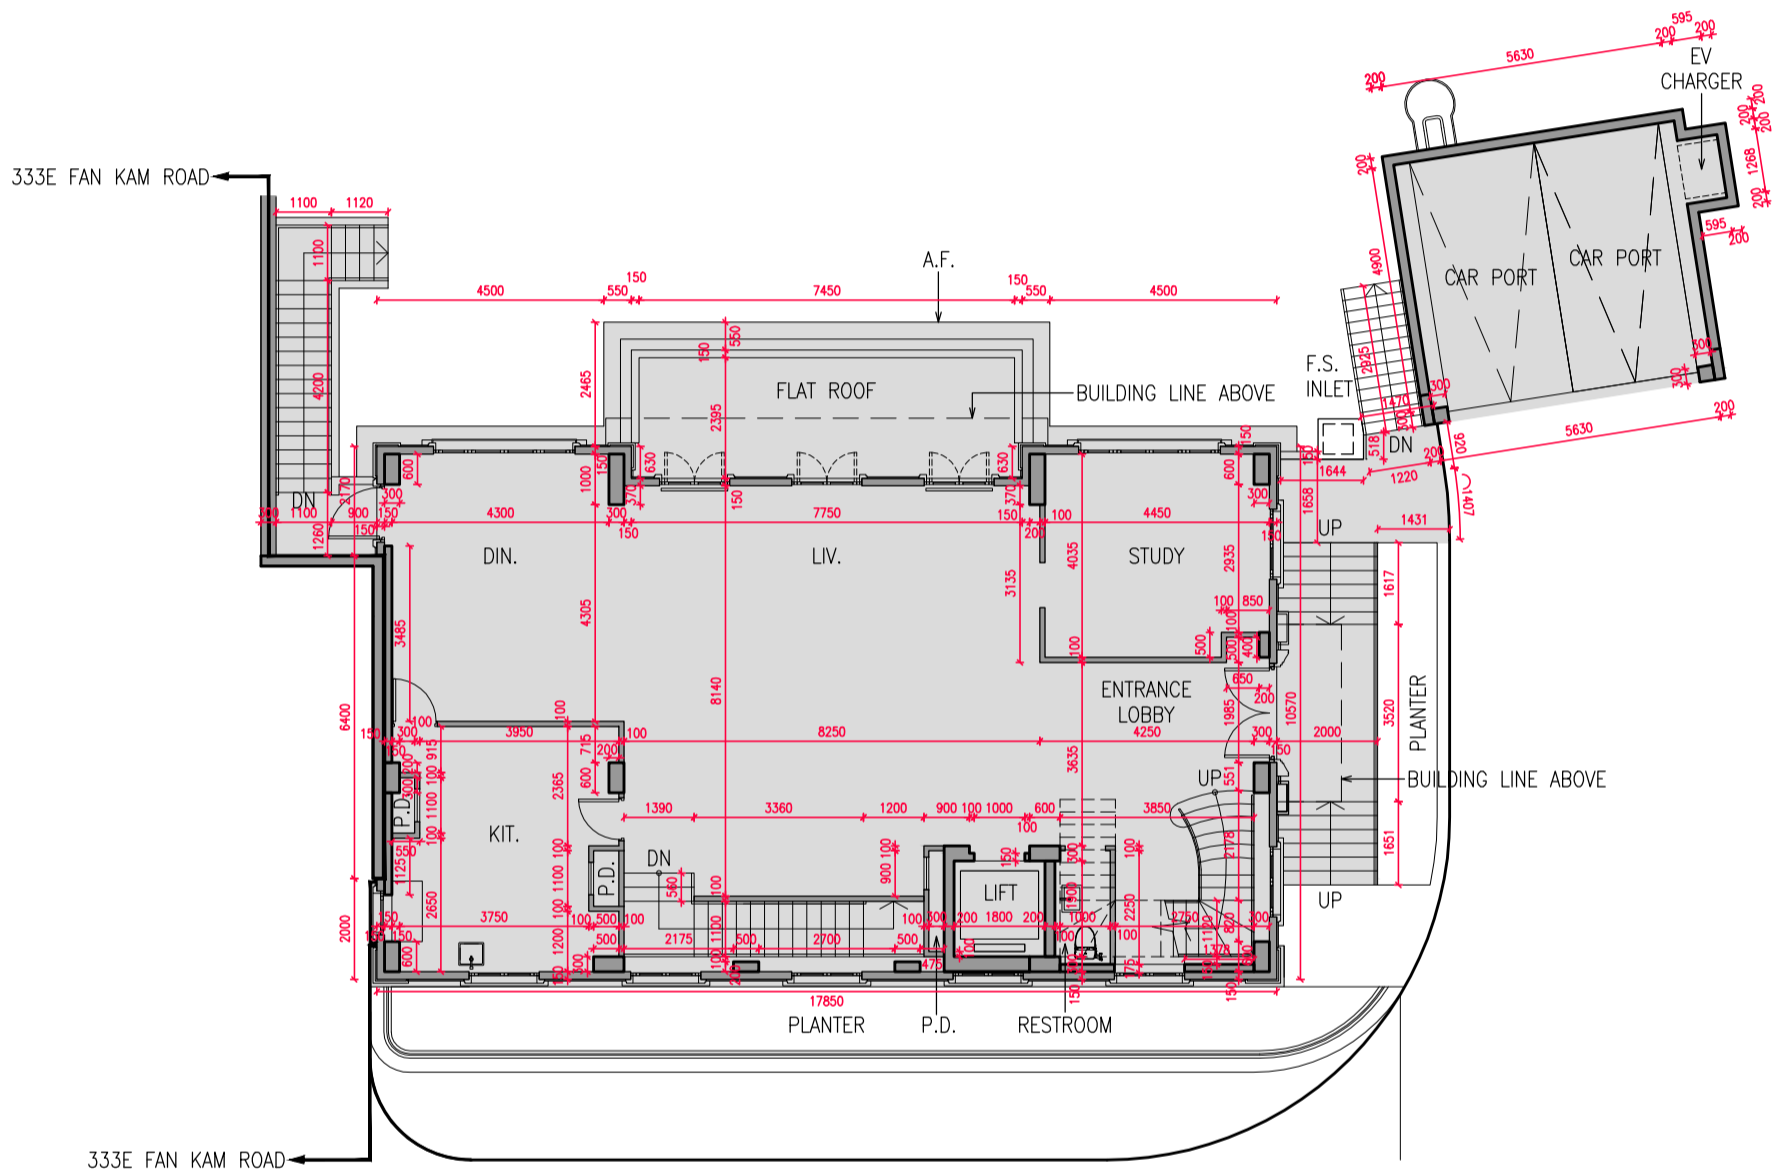

Floor Plans of Residential Properties in the Phase
期數的住宅物業的樓面平面圖

333F Fan Kam Road
粉錦公路333F

LG/F FLOOR PLAN
地下低層樓面平面圖

比例尺: 0 10 (米)
SCALE: 0 10 (Metres)

Floor Plans of Residential Properties in the Phase
期數的住宅物業的樓面平面圖

333F Fan Kam Road
粉錦公路333F

G/F FLOOR PLAN
地下樓面平面圖

比例尺：0 10 (米)
SCALE : 0 10 (Metres)

Floor Plans of Residential Properties in the Phase
期數的住宅物業的樓面平面圖

333F Fan Kam Road
粉錦公路333F

比例尺: 0 10 (米)
SCALE: 0 10 (Metres)