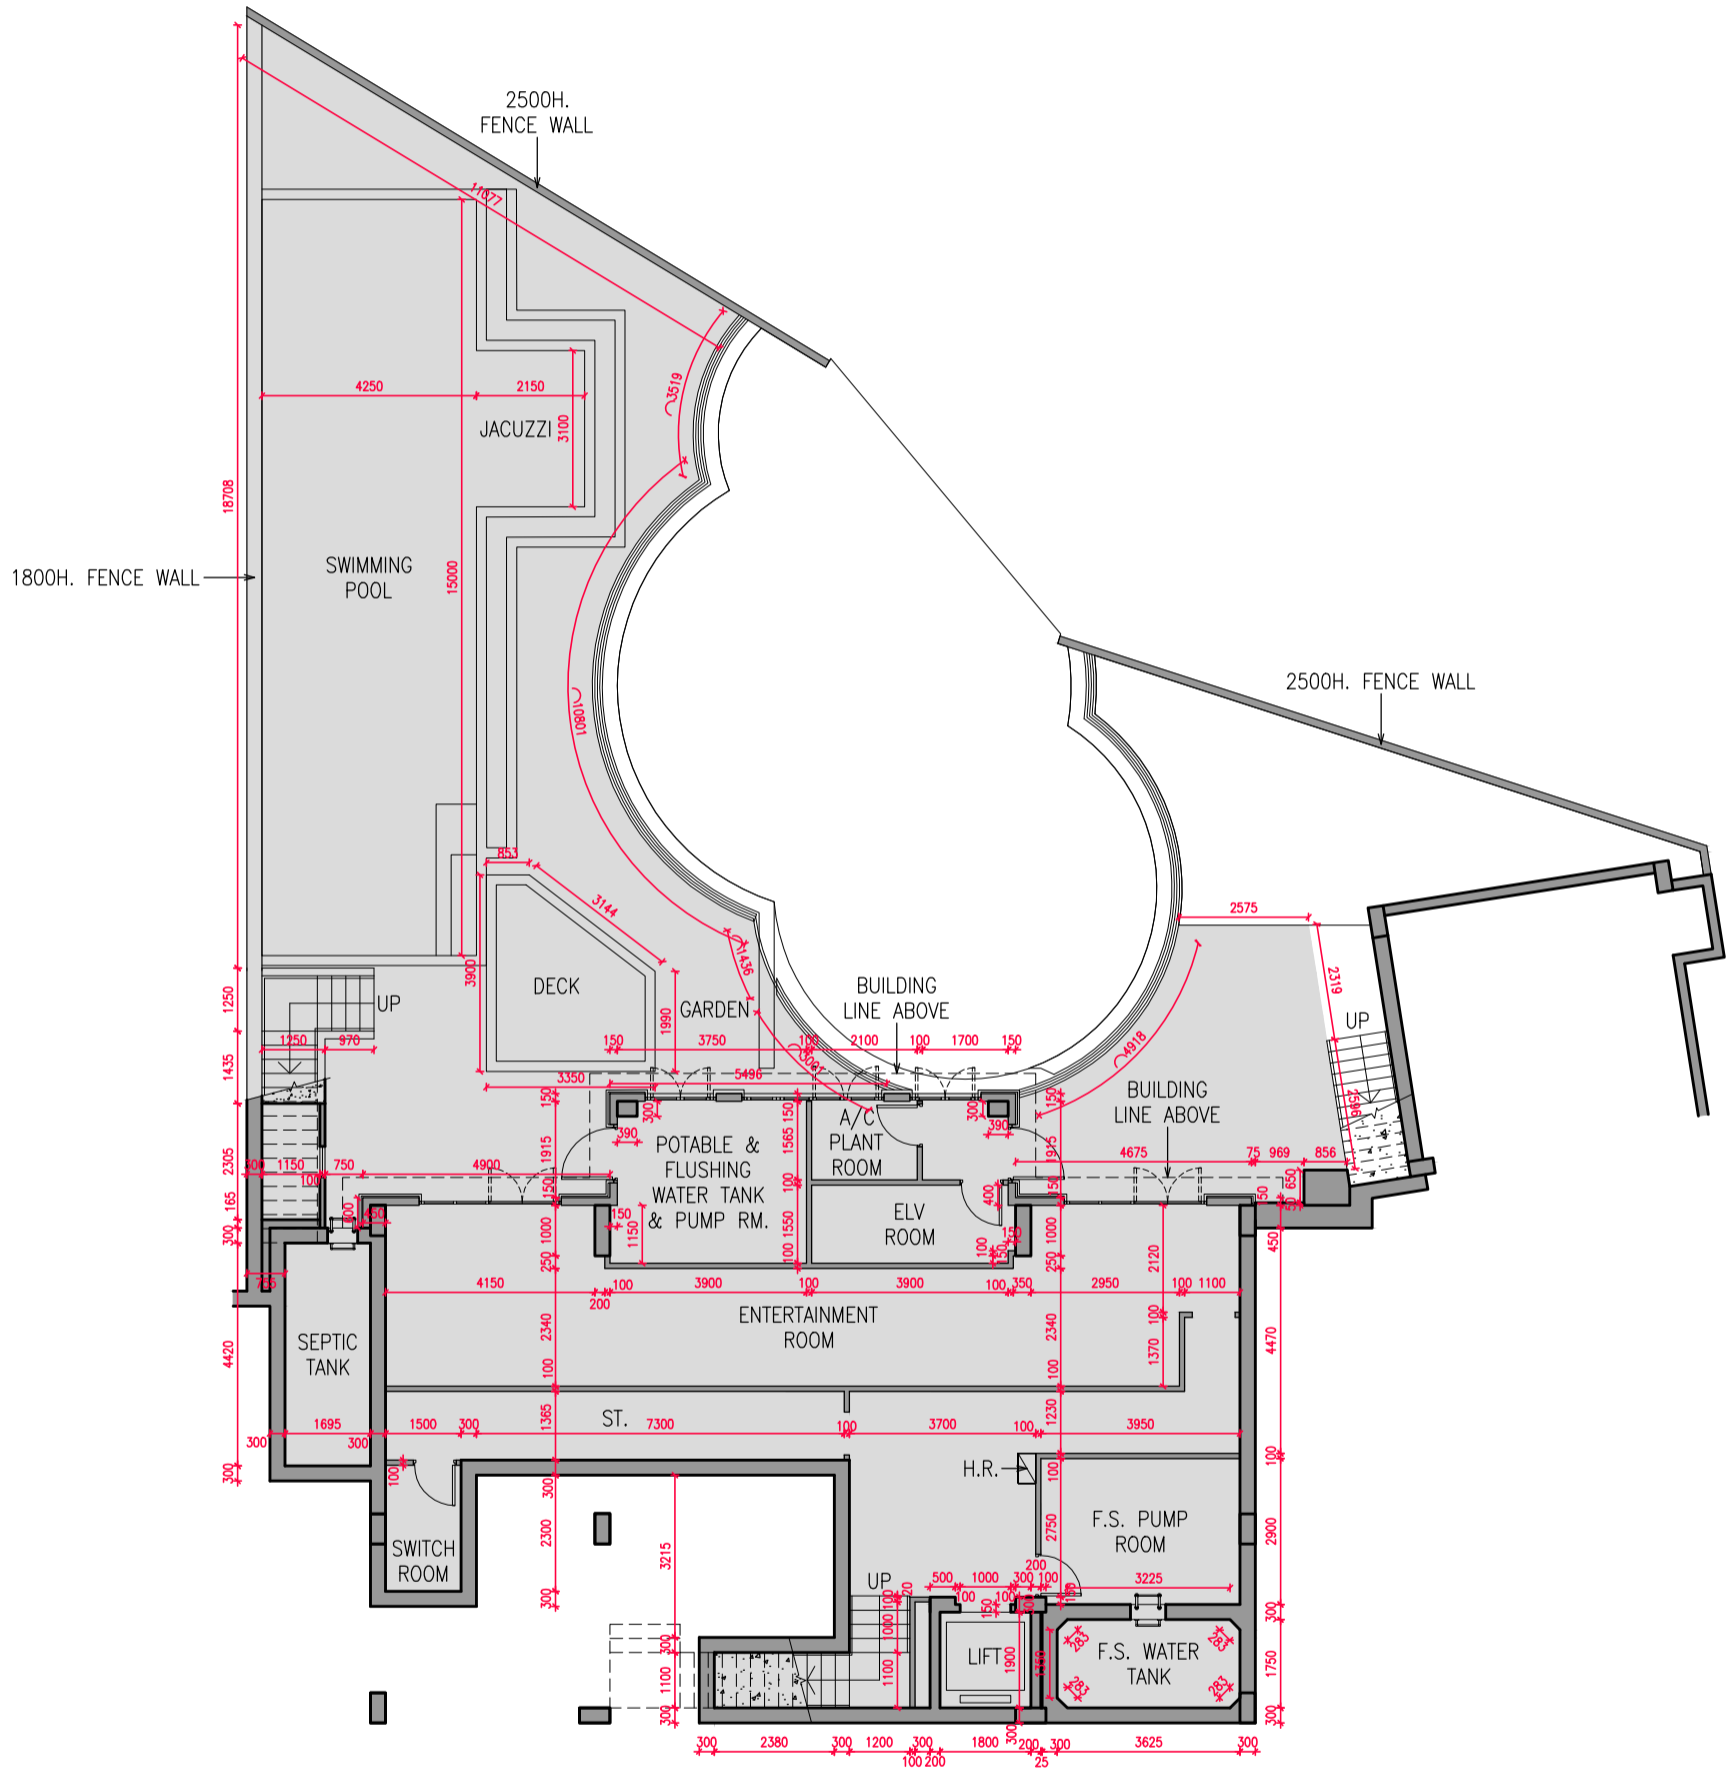

Floor Plans of Residential Properties in the Phase
期數的住宅物業的樓面平面圖

333F Fan Kam Road
粉錦公路333F

LG/F FLOOR PLAN
地下低層樓面平面圖

比例尺: 0 10 (米)
SCALE: 0 10 (Metres)

Floor Plans of Residential Properties in the Phase
期數的住宅物業的樓面平面圖

333F Fan Kam Road
粉錦公路333F

G/F FLOOR PLAN
地下樓面平面圖

比例尺：0 10 (米)
SCALE : 0 10 (Metres)

Floor Plans of Residential Properties in the Phase
期數的住宅物業的樓面平面圖

333F Fan Kam Road
粉錦公路333F

比例尺: 0 10 (米)
SCALE: 0 10 (Metres)