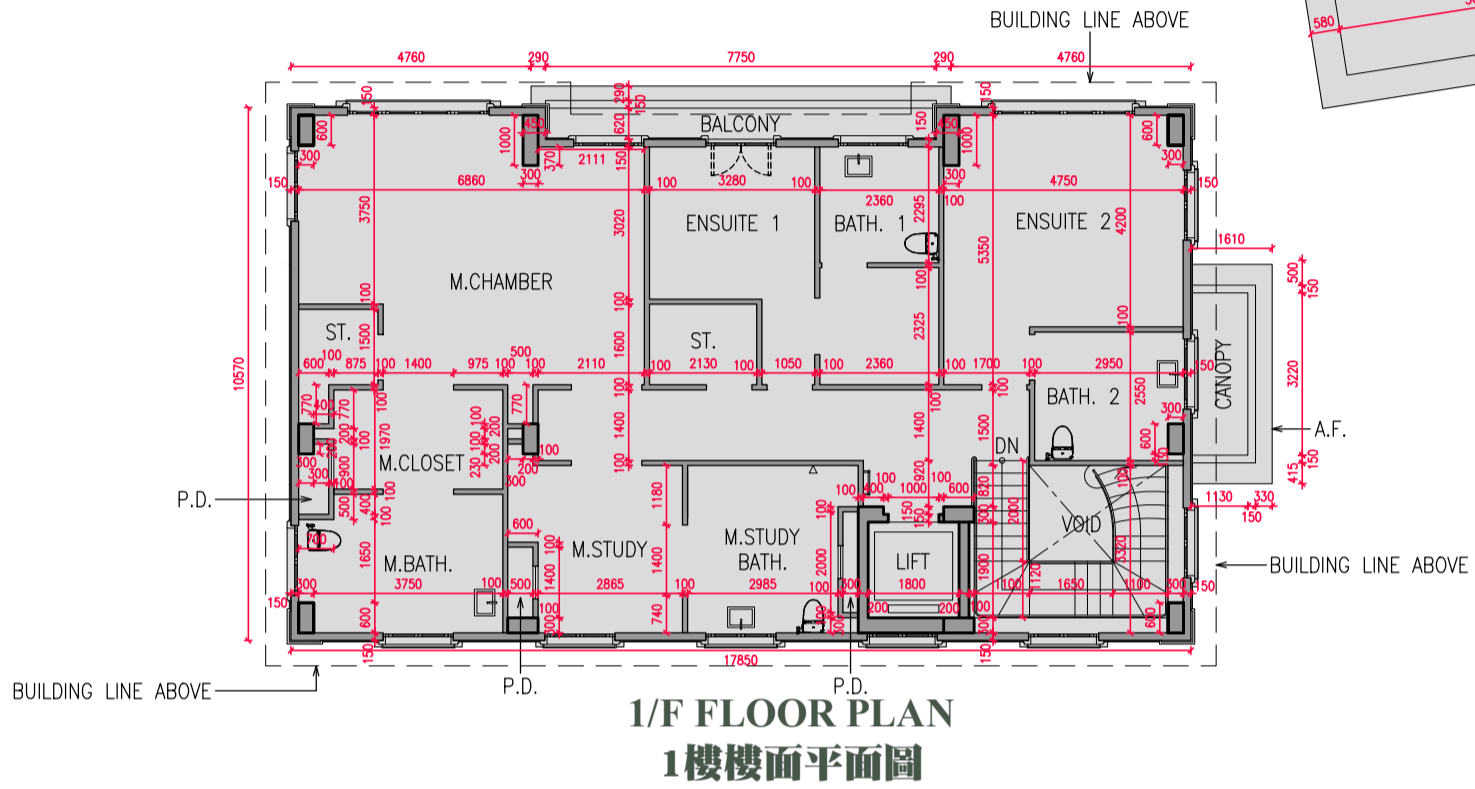

Floor Plans of Residential Properties in the Phase
期數的住宅物業的樓面平面圖

333F Fan Kam Road
粉錦公路333F

LG/F FLOOR PLAN
地下低層樓面平面圖

比例尺: 0 10 (米)
SCALE: 0 10 (Metres)

Floor Plans of Residential Properties in the Phase
期數的住宅物業的樓面平面圖

333F Fan Kam Road
粉錦公路333F

G/F FLOOR PLAN
地下樓面平面圖

比例尺：0 10 (米)
SCALE : 0 10 (Metres)

Floor Plans of Residential Properties in the Phase
期數的住宅物業的樓面平面圖

333F Fan Kam Road
粉錦公路333F

比例尺: 0 10 (米)
SCALE: 0 10 (Metres)