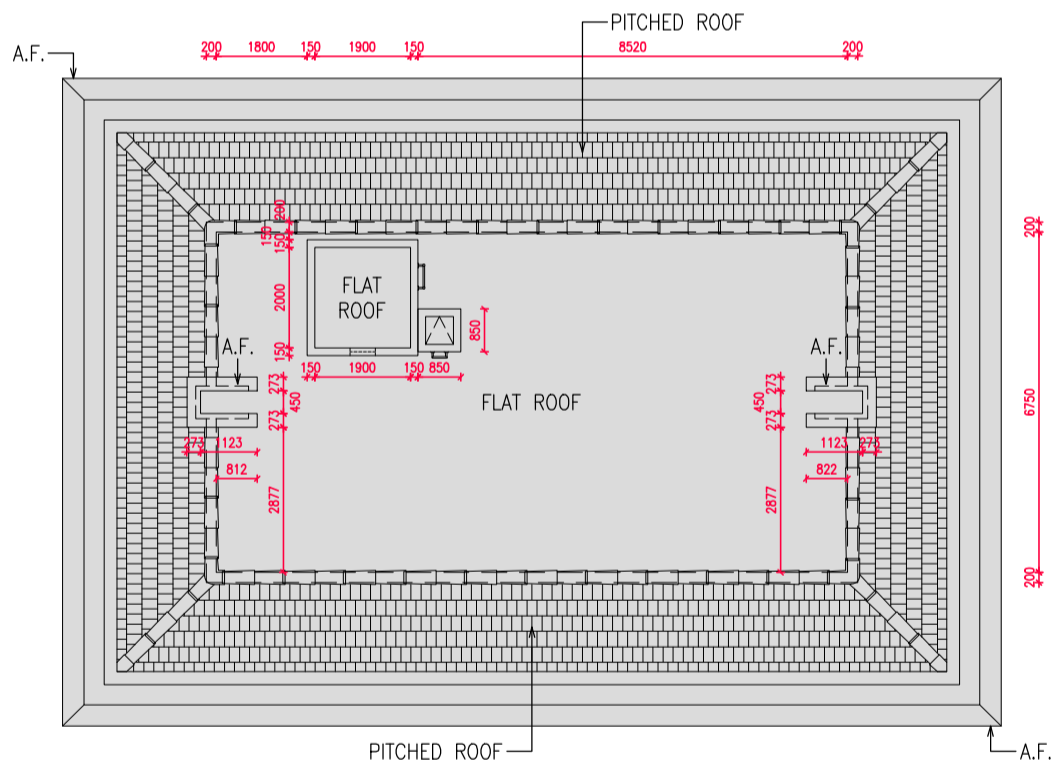

Floor Plans of Residential Properties in the Phase
期數的住宅物業的樓面平面圖

333D Fan Kam Road
粉錦公路333D

LG/F FLOOR PLAN
地下低層樓面平面圖

比例尺: 0 10 (米)
SCALE: 0 10 (Metres)

Floor Plans of Residential Properties in the Phase 期數的住宅物業的樓面平面圖

333D Fan Kam Road
粉錦公路333D

G/F FLOOR PLAN
地下樓面平面圖

比例尺: 0 10 (米)
SCALE: 0 10 (Metres)

Floor Plans of Residential Properties in the Phase 期數的住宅物業的樓面平面圖

333D Fan Kam Road
粉錦公路333D

比例尺: 0 10 (米)
SCALE: 0 10 (Metres)