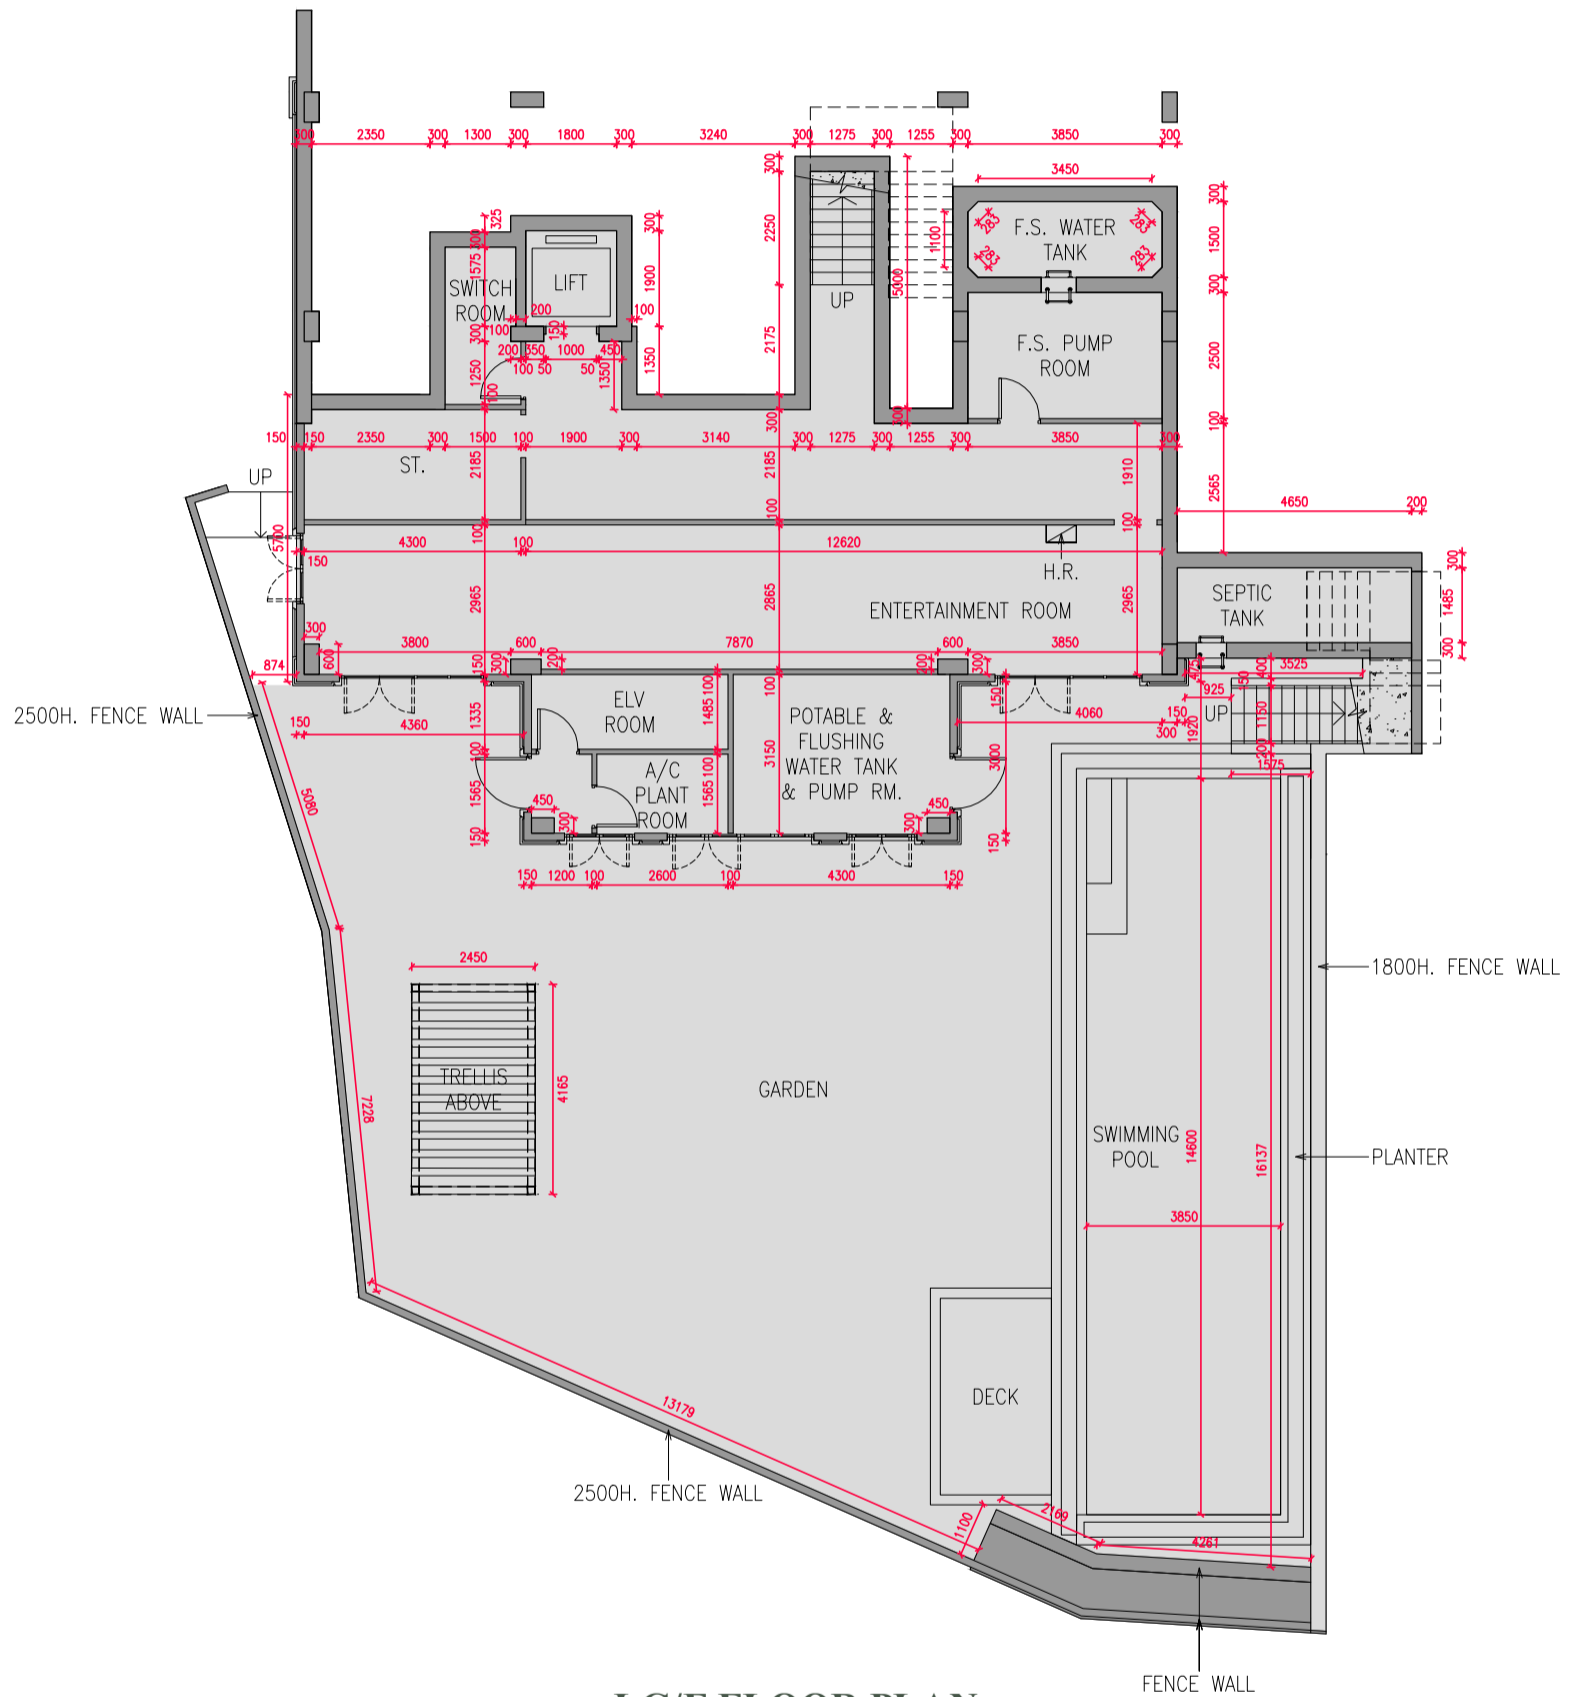

Floor Plans of Residential Properties in the Phase
期數的住宅物業的樓面平面圖

333D Fan Kam Road
粉錦公路333D

LG/F FLOOR PLAN
地下低層樓面平面圖

比例尺: 0 10 (米)
SCALE: 0 10 (Metres)

Floor Plans of Residential Properties in the Phase 期數的住宅物業的樓面平面圖

333D Fan Kam Road
粉錦公路333D

G/F FLOOR PLAN
地下樓面平面圖

比例尺: 0 10 (米)
SCALE: 0 10 (Metres)

Floor Plans of Residential Properties in the Phase 期數的住宅物業的樓面平面圖

333D Fan Kam Road
粉錦公路333D

比例尺: 0 10 (米)
SCALE: 0 10 (Metres)