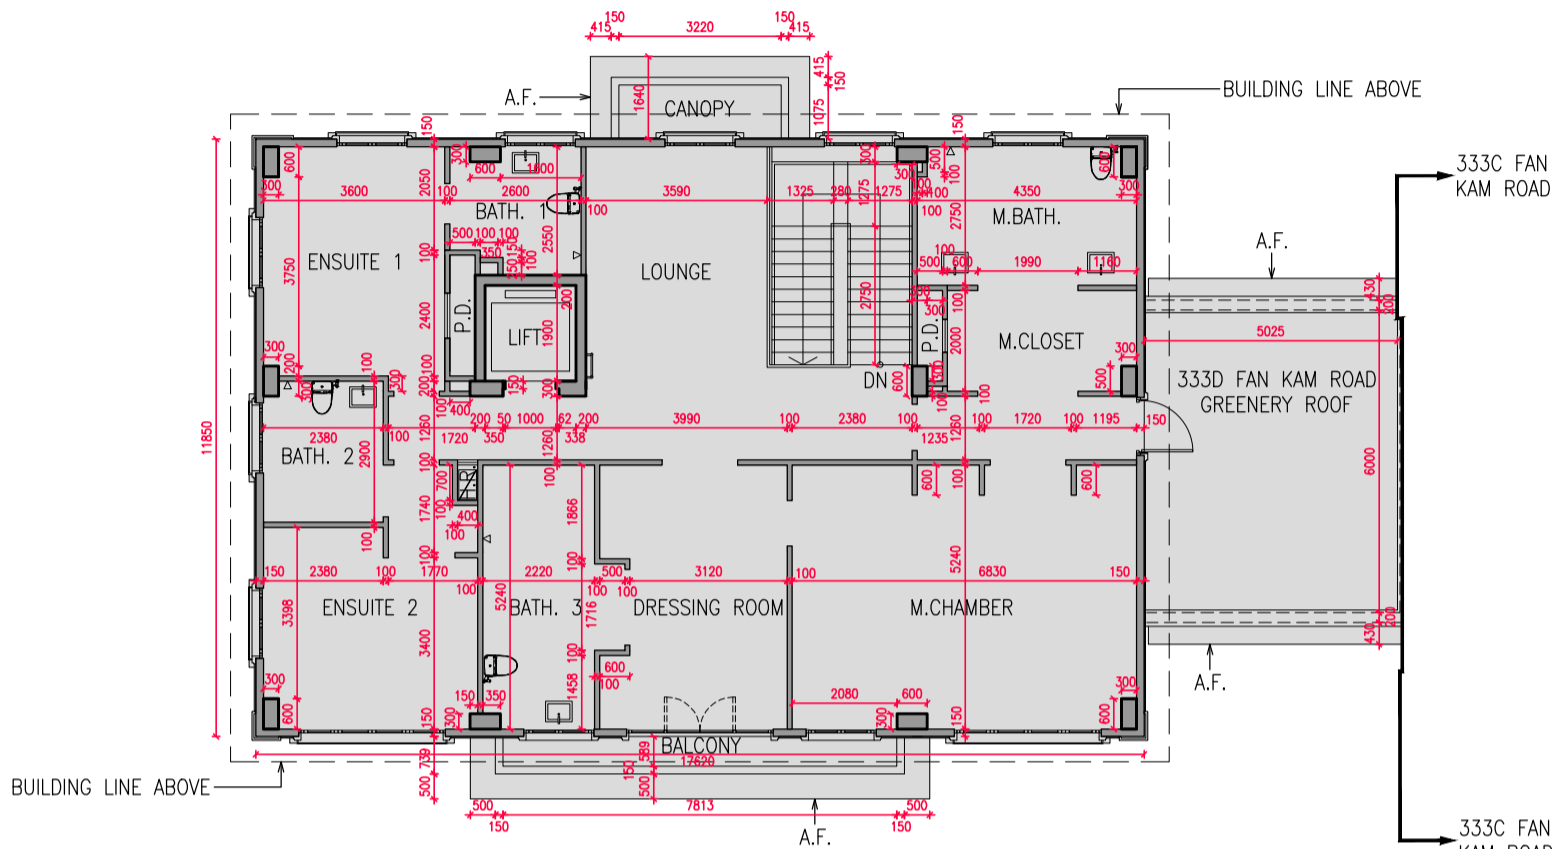

Floor Plans of Residential Properties in the Phase
期數的住宅物業的樓面平面圖

333D Fan Kam Road
粉錦公路333D

LG/F FLOOR PLAN
地下低層樓面平面圖

比例尺: 0 10 (米)
SCALE: 0 10 (Metres)

Floor Plans of Residential Properties in the Phase 期數的住宅物業的樓面平面圖

333D Fan Kam Road
粉錦公路333D

G/F FLOOR PLAN
地下樓面平面圖

比例尺: 0 10 (米)
SCALE: 0 10 (Metres)

Floor Plans of Residential Properties in the Phase 期數的住宅物業的樓面平面圖

333D Fan Kam Road
粉錦公路333D

比例尺: 0 10 (米)
SCALE: 0 10 (Metres)