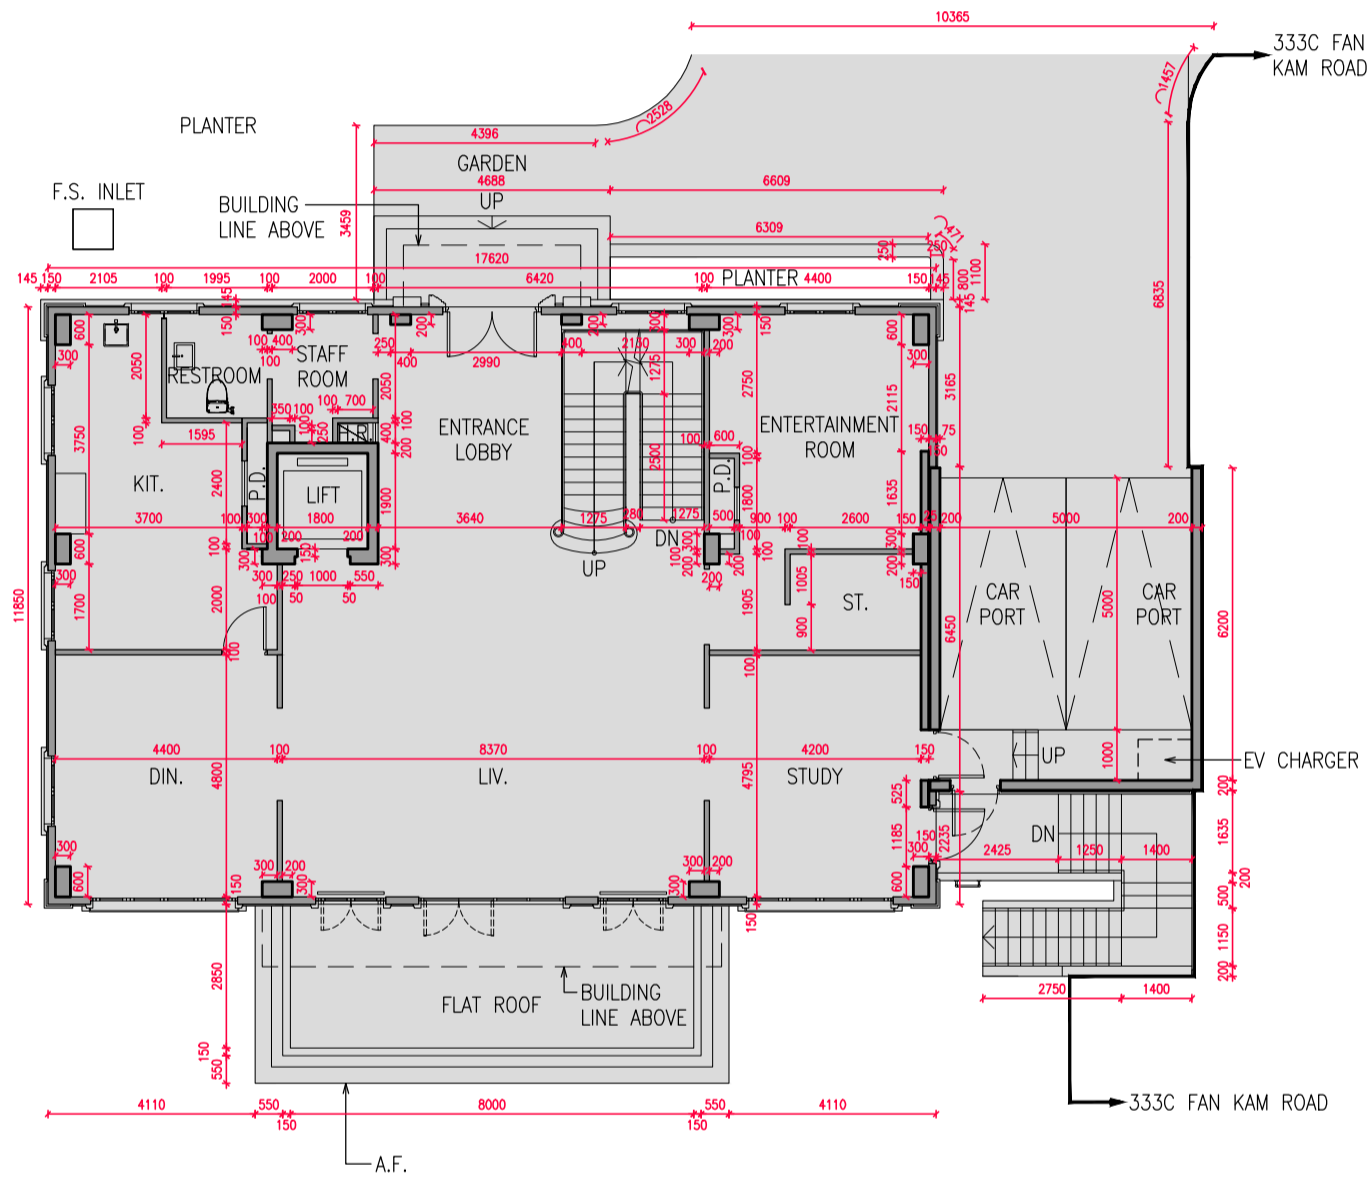

Floor Plans of Residential Properties in the Phase
期數的住宅物業的樓面平面圖

333D Fan Kam Road
粉錦公路333D

LG/F FLOOR PLAN
地下低層樓面平面圖

比例尺: 0 10 (米)
SCALE: 0 10 (Metres)

Floor Plans of Residential Properties in the Phase 期數的住宅物業的樓面平面圖

333D Fan Kam Road
粉錦公路333D

G/F FLOOR PLAN
地下樓面平面圖

比例尺: 0 10 (米)
SCALE: 0 10 (Metres)

Floor Plans of Residential Properties in the Phase 期數的住宅物業的樓面平面圖

333D Fan Kam Road
粉錦公路333D

比例尺: 0 10 (米)
SCALE: 0 10 (Metres)