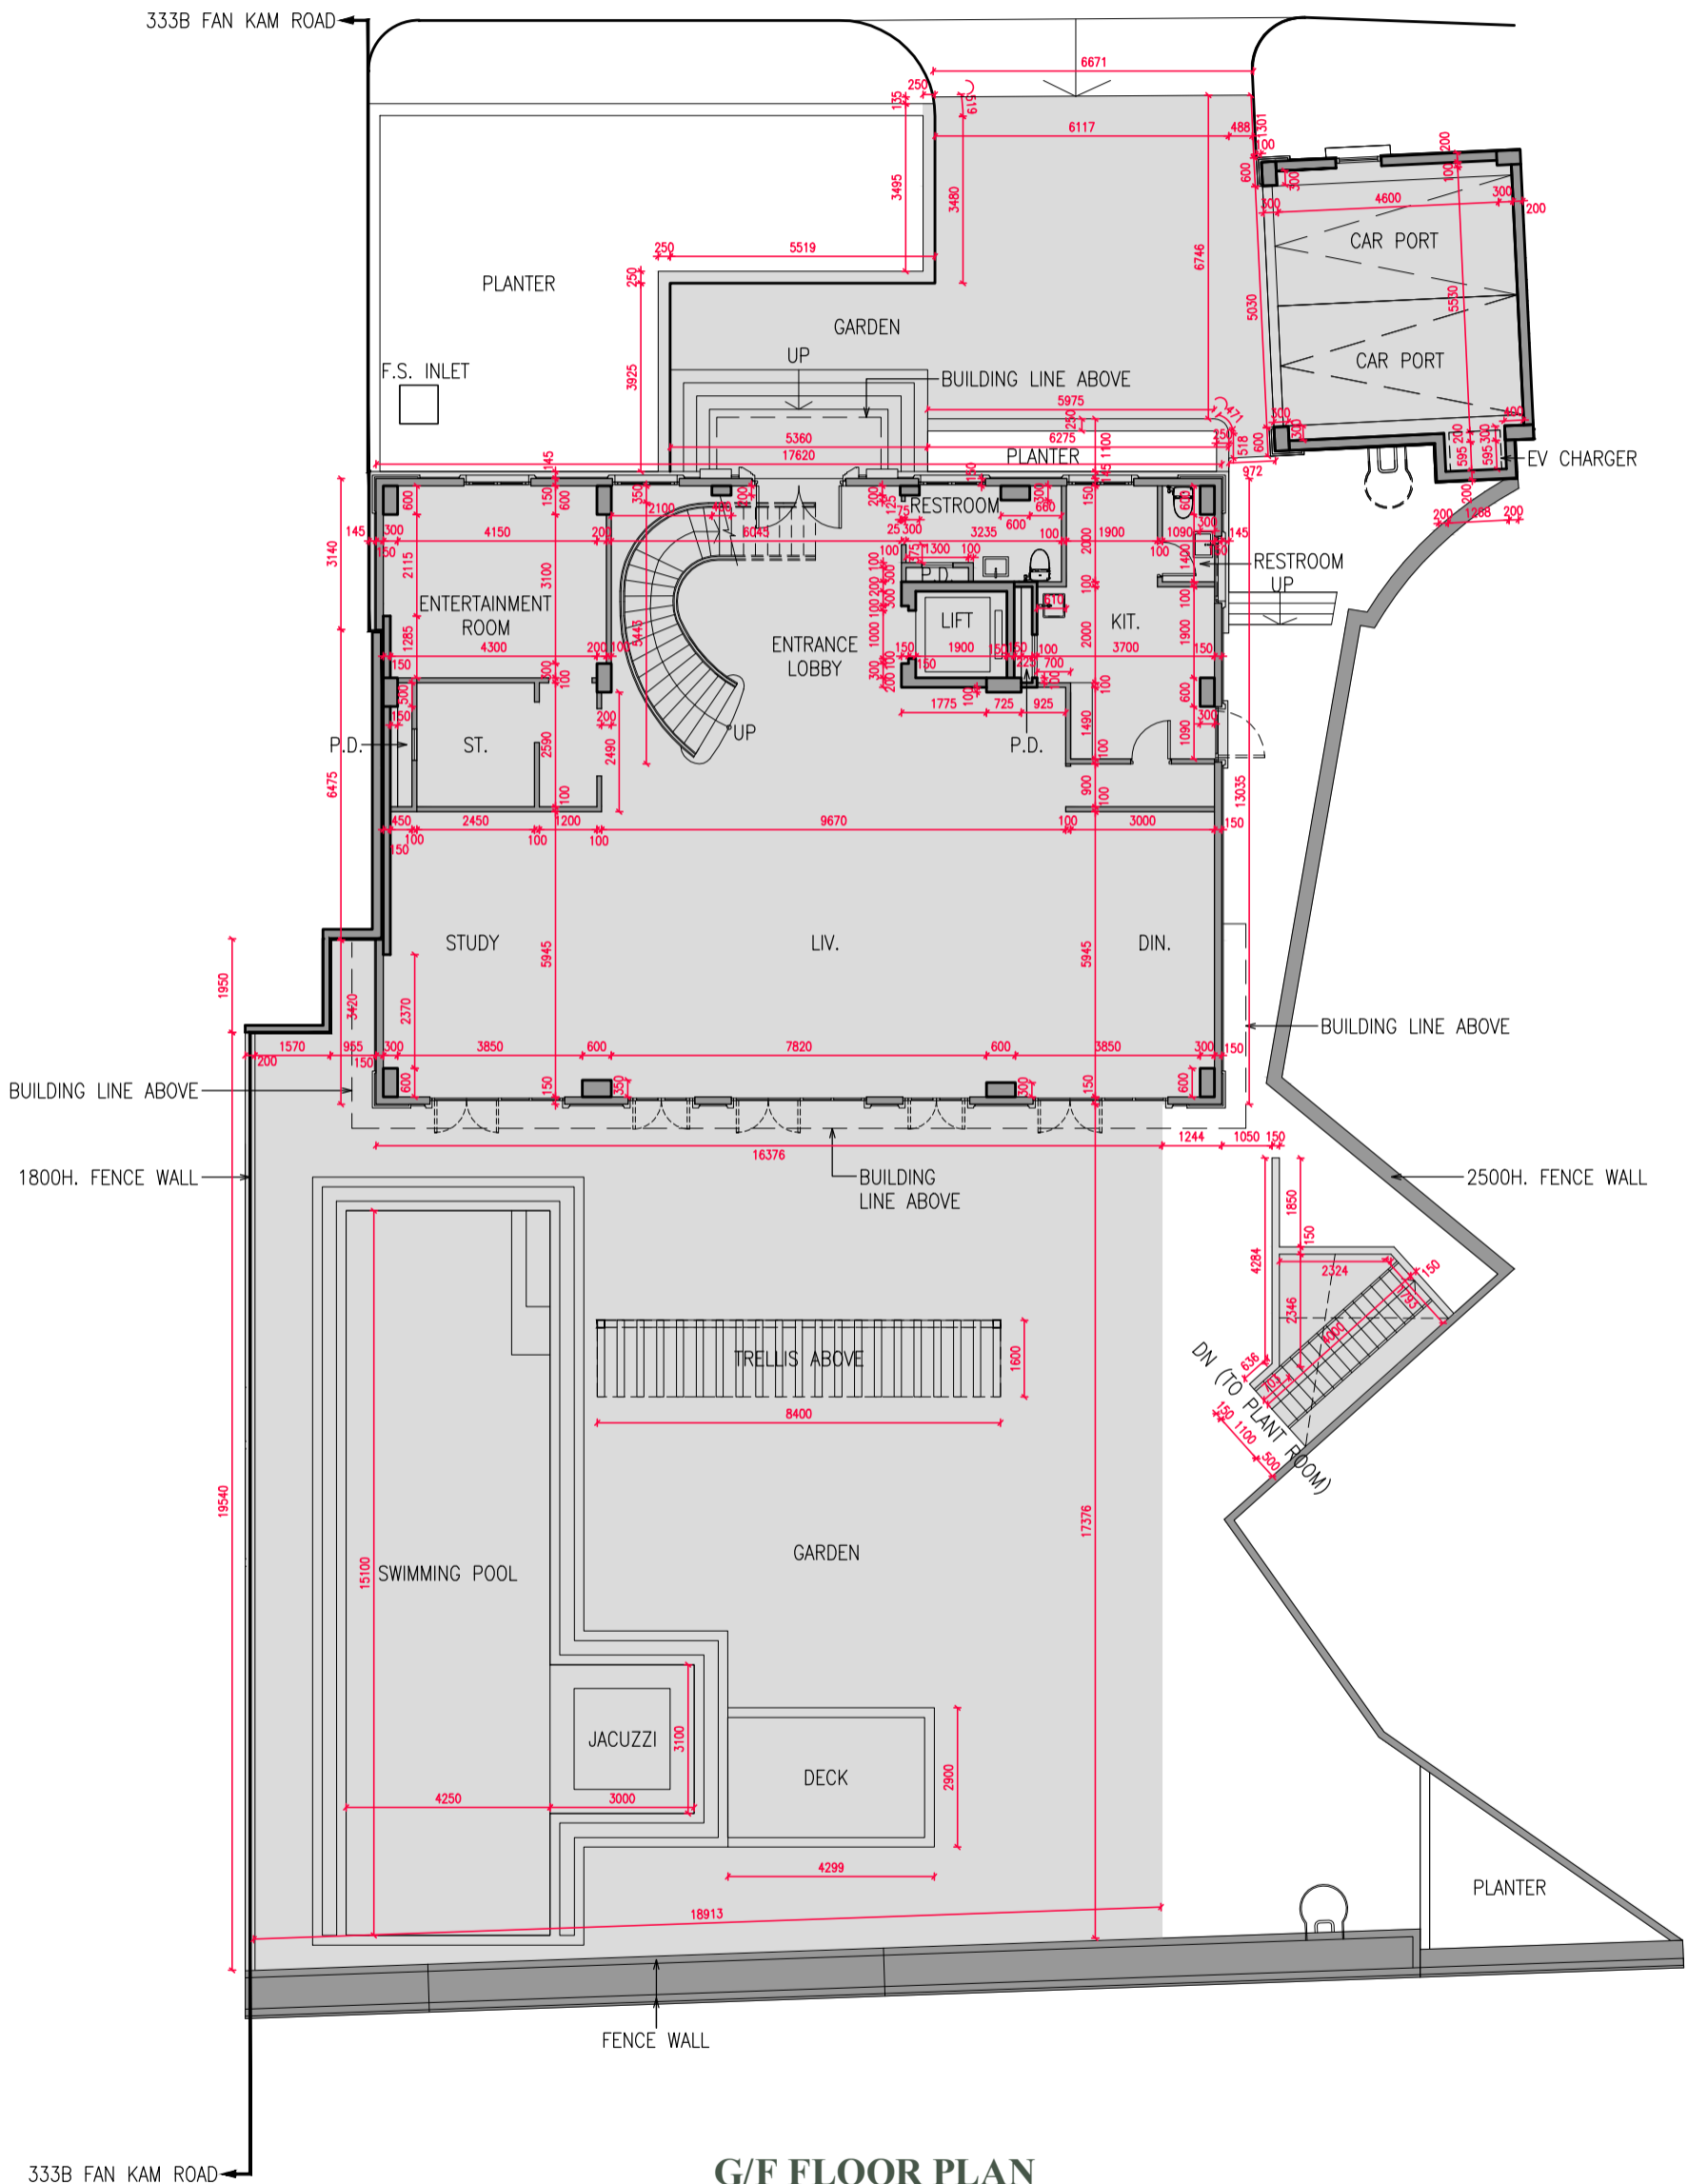

# Floor Plans of Residential Properties in the Phase 期數的住宅物業的樓面平面圖

333A Fan Kam Road  
粉錦公路333A

G/F FLOOR PLAN  
地下樓面平面圖

比例尺: 0 10 (米)  
SCALE: 0 10 (Metres)

# Floor Plans of Residential Properties in the Phase 期數的住宅物業的樓面平面圖

333A Fan Kam Road  
粉錦公路333A

**1/F FLOOR PLAN**  
**1樓樓面平面圖**

**PLANT ROOM FLOOR PLAN**  
**機電房樓面平面圖**

比例尺: 0 10 (米)  
SCALE: (Metres)

# Floor Plans of Residential Properties in the Phase 期數的住宅物業的樓面平面圖

333A Fan Kam Road  
粉錦公路333A

**2/F FLOOR PLAN**  
**2樓樓面平面圖**

**ROOF FLOOR PLAN**  
**天台樓面平面圖**

比例尺: 0 10 (米)  
SCALE: (Metres)