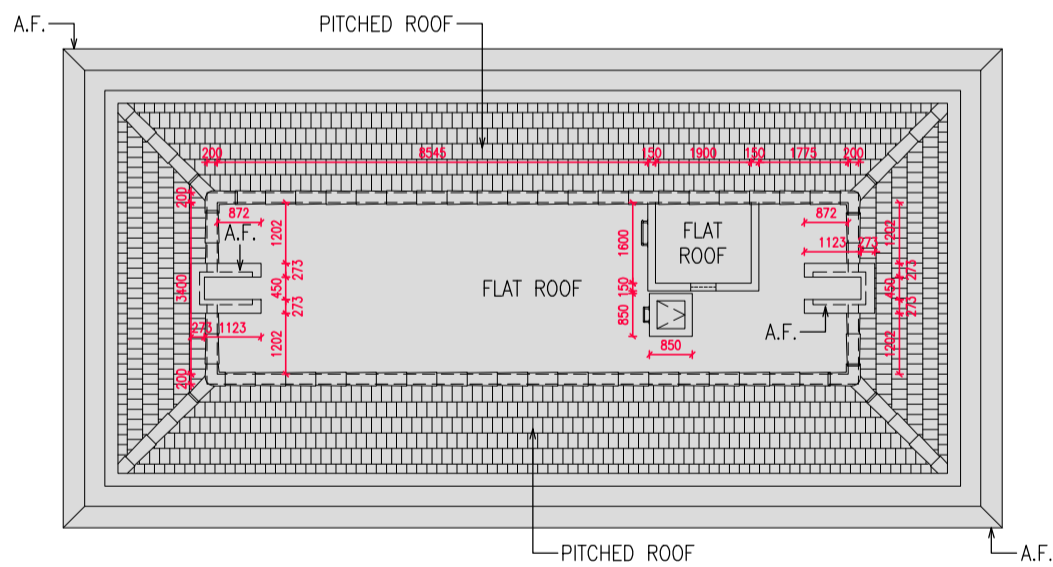

# Floor Plans of Residential Properties in the Phase 期數的住宅物業的樓面平面圖

333A Fan Kam Road  
粉錦公路333A

G/F FLOOR PLAN  
地下樓面平面圖

比例尺: 0 10 (米)  
SCALE: 0 10 (Metres)

# Floor Plans of Residential Properties in the Phase 期數的住宅物業的樓面平面圖

333A Fan Kam Road  
粉錦公路333A

**1/F FLOOR PLAN**  
**1樓樓面平面圖**

**PLANT ROOM FLOOR PLAN**  
**機電房樓面平面圖**

比例尺: 0 10 (米)  
SCALE: (Metres)

# Floor Plans of Residential Properties in the Phase 期數的住宅物業的樓面平面圖

333A Fan Kam Road  
粉錦公路333A

**2/F FLOOR PLAN**  
**2樓樓面平面圖**

**ROOF FLOOR PLAN**  
**天台樓面平面圖**

比例尺: 0 10 (米)  
SCALE: (Metres)