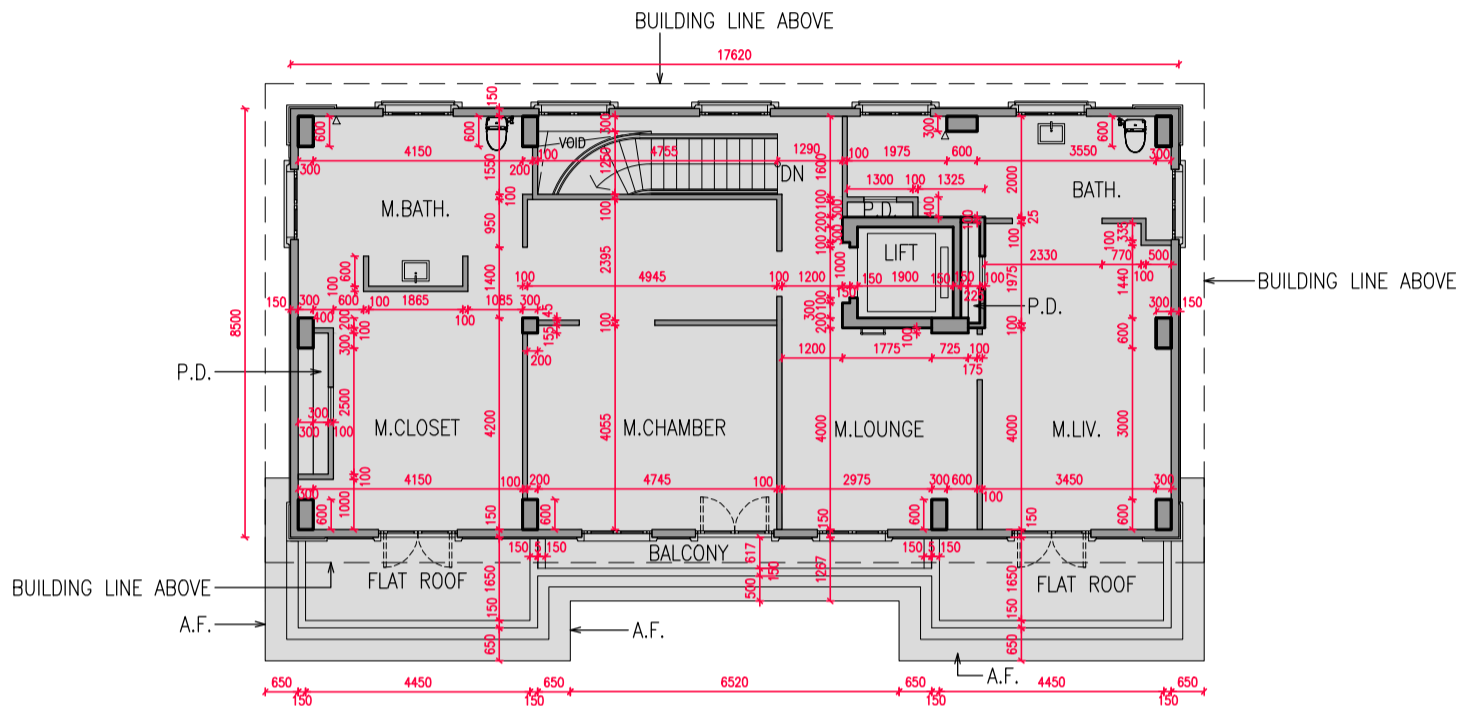

# Floor Plans of Residential Properties in the Phase 期數的住宅物業的樓面平面圖

333A Fan Kam Road  
粉錦公路333A

G/F FLOOR PLAN  
地下樓面平面圖

比例尺: 0 10 (米)  
SCALE: 0 10 (Metres)

# Floor Plans of Residential Properties in the Phase 期數的住宅物業的樓面平面圖

333A Fan Kam Road  
粉錦公路333A

**1/F FLOOR PLAN**  
**1樓樓面平面圖**

**PLANT ROOM FLOOR PLAN**  
**機電房樓面平面圖**

比例尺: 0 10 (米)  
SCALE: (Metres)

# Floor Plans of Residential Properties in the Phase 期數的住宅物業的樓面平面圖

333A Fan Kam Road  
粉錦公路333A

**2/F FLOOR PLAN**  
**2樓樓面平面圖**

**ROOF FLOOR PLAN**  
**天台樓面平面圖**

比例尺: 0 10 (米)  
SCALE: (Metres)