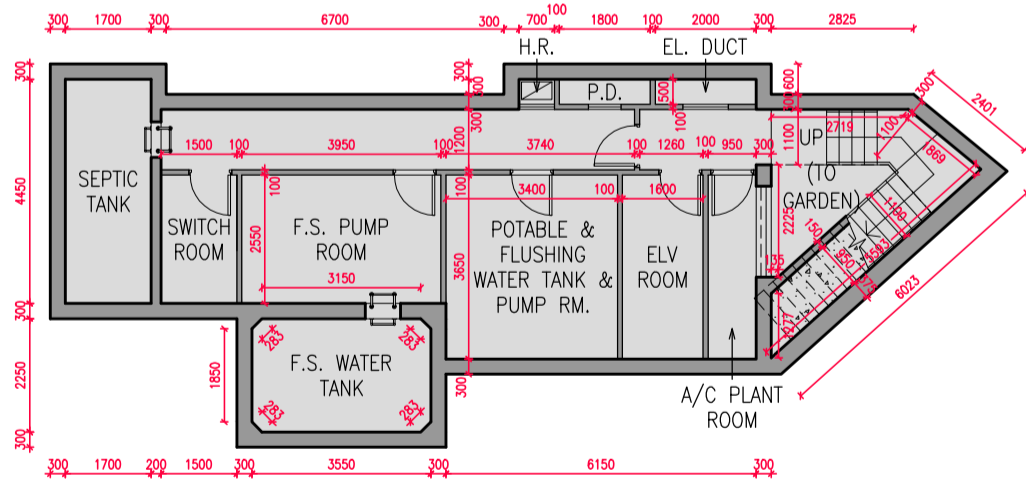

# Floor Plans of Residential Properties in the Phase 期數的住宅物業的樓面平面圖

333A Fan Kam Road  
粉錦公路333A

G/F FLOOR PLAN  
地下樓面平面圖

比例尺: 0 10 (米)  
SCALE: 0 10 (Metres)

# Floor Plans of Residential Properties in the Phase 期數的住宅物業的樓面平面圖

333A Fan Kam Road  
粉錦公路333A

**1/F FLOOR PLAN**  
**1樓樓面平面圖**

**PLANT ROOM FLOOR PLAN**  
**機電房樓面平面圖**

比例尺: 0 10 (米)  
SCALE: (Metres)

# Floor Plans of Residential Properties in the Phase 期數的住宅物業的樓面平面圖

333A Fan Kam Road  
粉錦公路333A

**2/F FLOOR PLAN**  
**2樓樓面平面圖**

**ROOF FLOOR PLAN**  
**天台樓面平面圖**

比例尺: 0 10 (米)  
SCALE: (Metres)