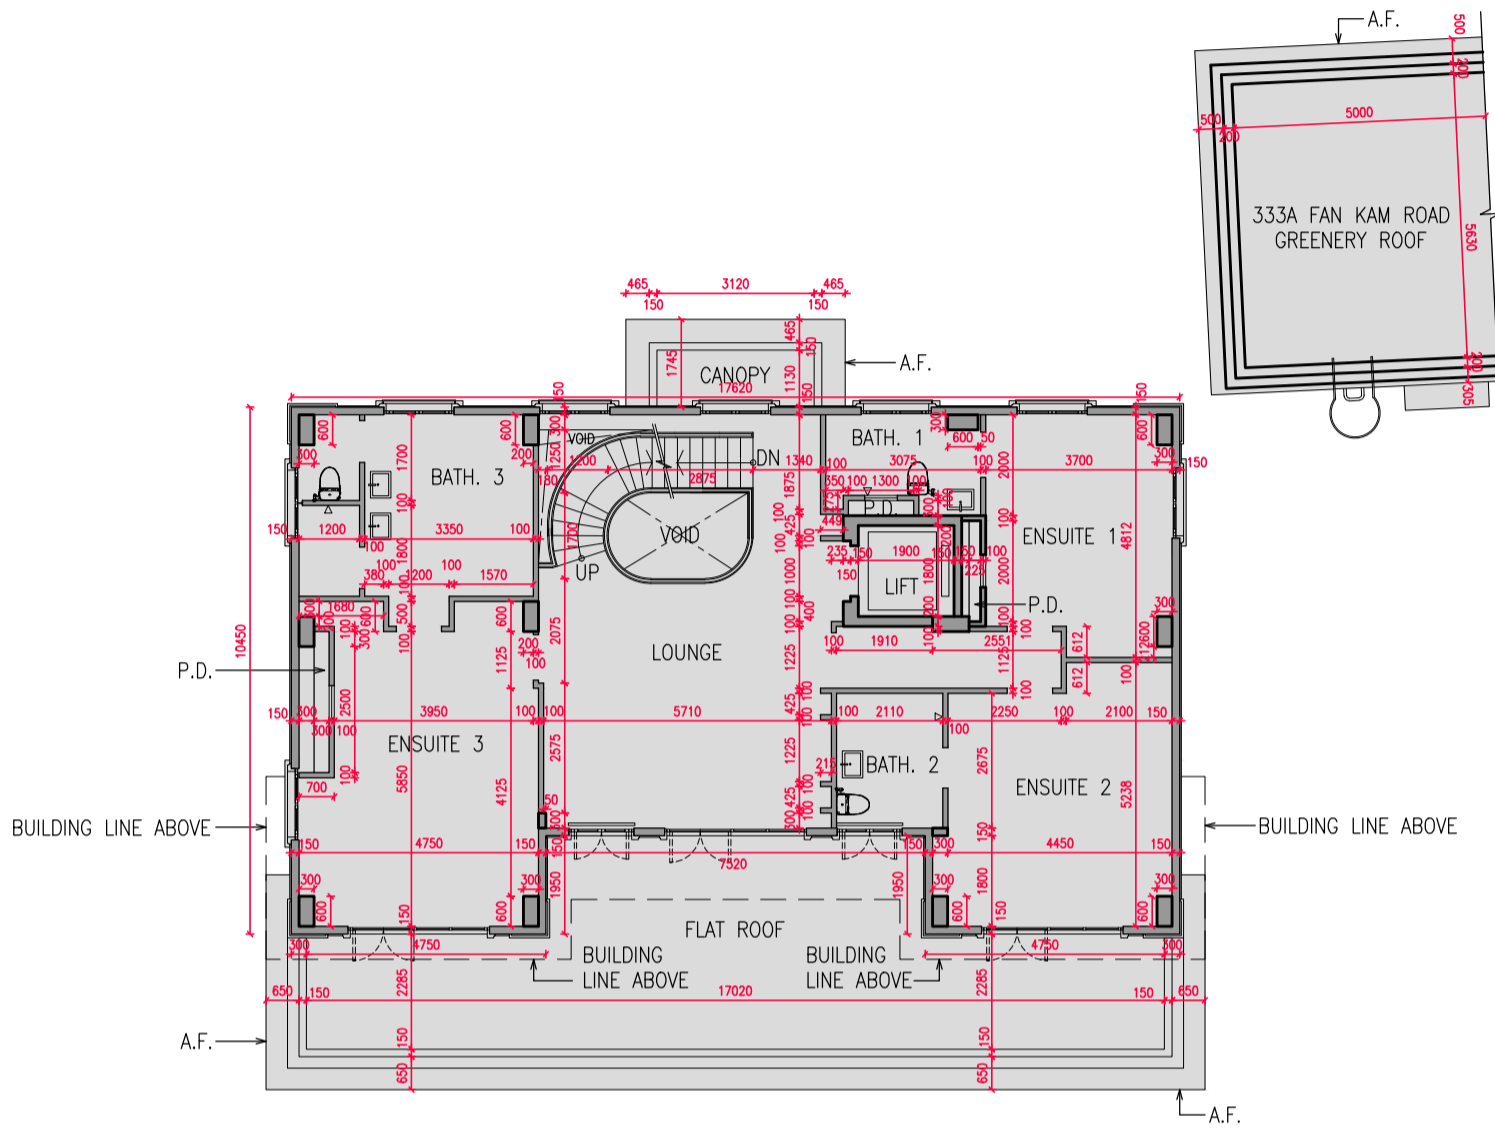

# Floor Plans of Residential Properties in the Phase 期數的住宅物業的樓面平面圖

333A Fan Kam Road  
粉錦公路333A

G/F FLOOR PLAN  
地下樓面平面圖

比例尺: 0 10 (米)  
SCALE: 0 10 (Metres)

# Floor Plans of Residential Properties in the Phase 期數的住宅物業的樓面平面圖

333A Fan Kam Road  
粉錦公路333A

**1/F FLOOR PLAN**  
**1樓樓面平面圖**

**PLANT ROOM FLOOR PLAN**  
**機電房樓面平面圖**

比例尺: 0 10 (米)  
SCALE: (Metres)

# Floor Plans of Residential Properties in the Phase 期數的住宅物業的樓面平面圖

333A Fan Kam Road  
粉錦公路333A

**2/F FLOOR PLAN**  
**2樓樓面平面圖**

**ROOF FLOOR PLAN**  
**天台樓面平面圖**

比例尺: 0 10 (米)  
SCALE: (Metres)