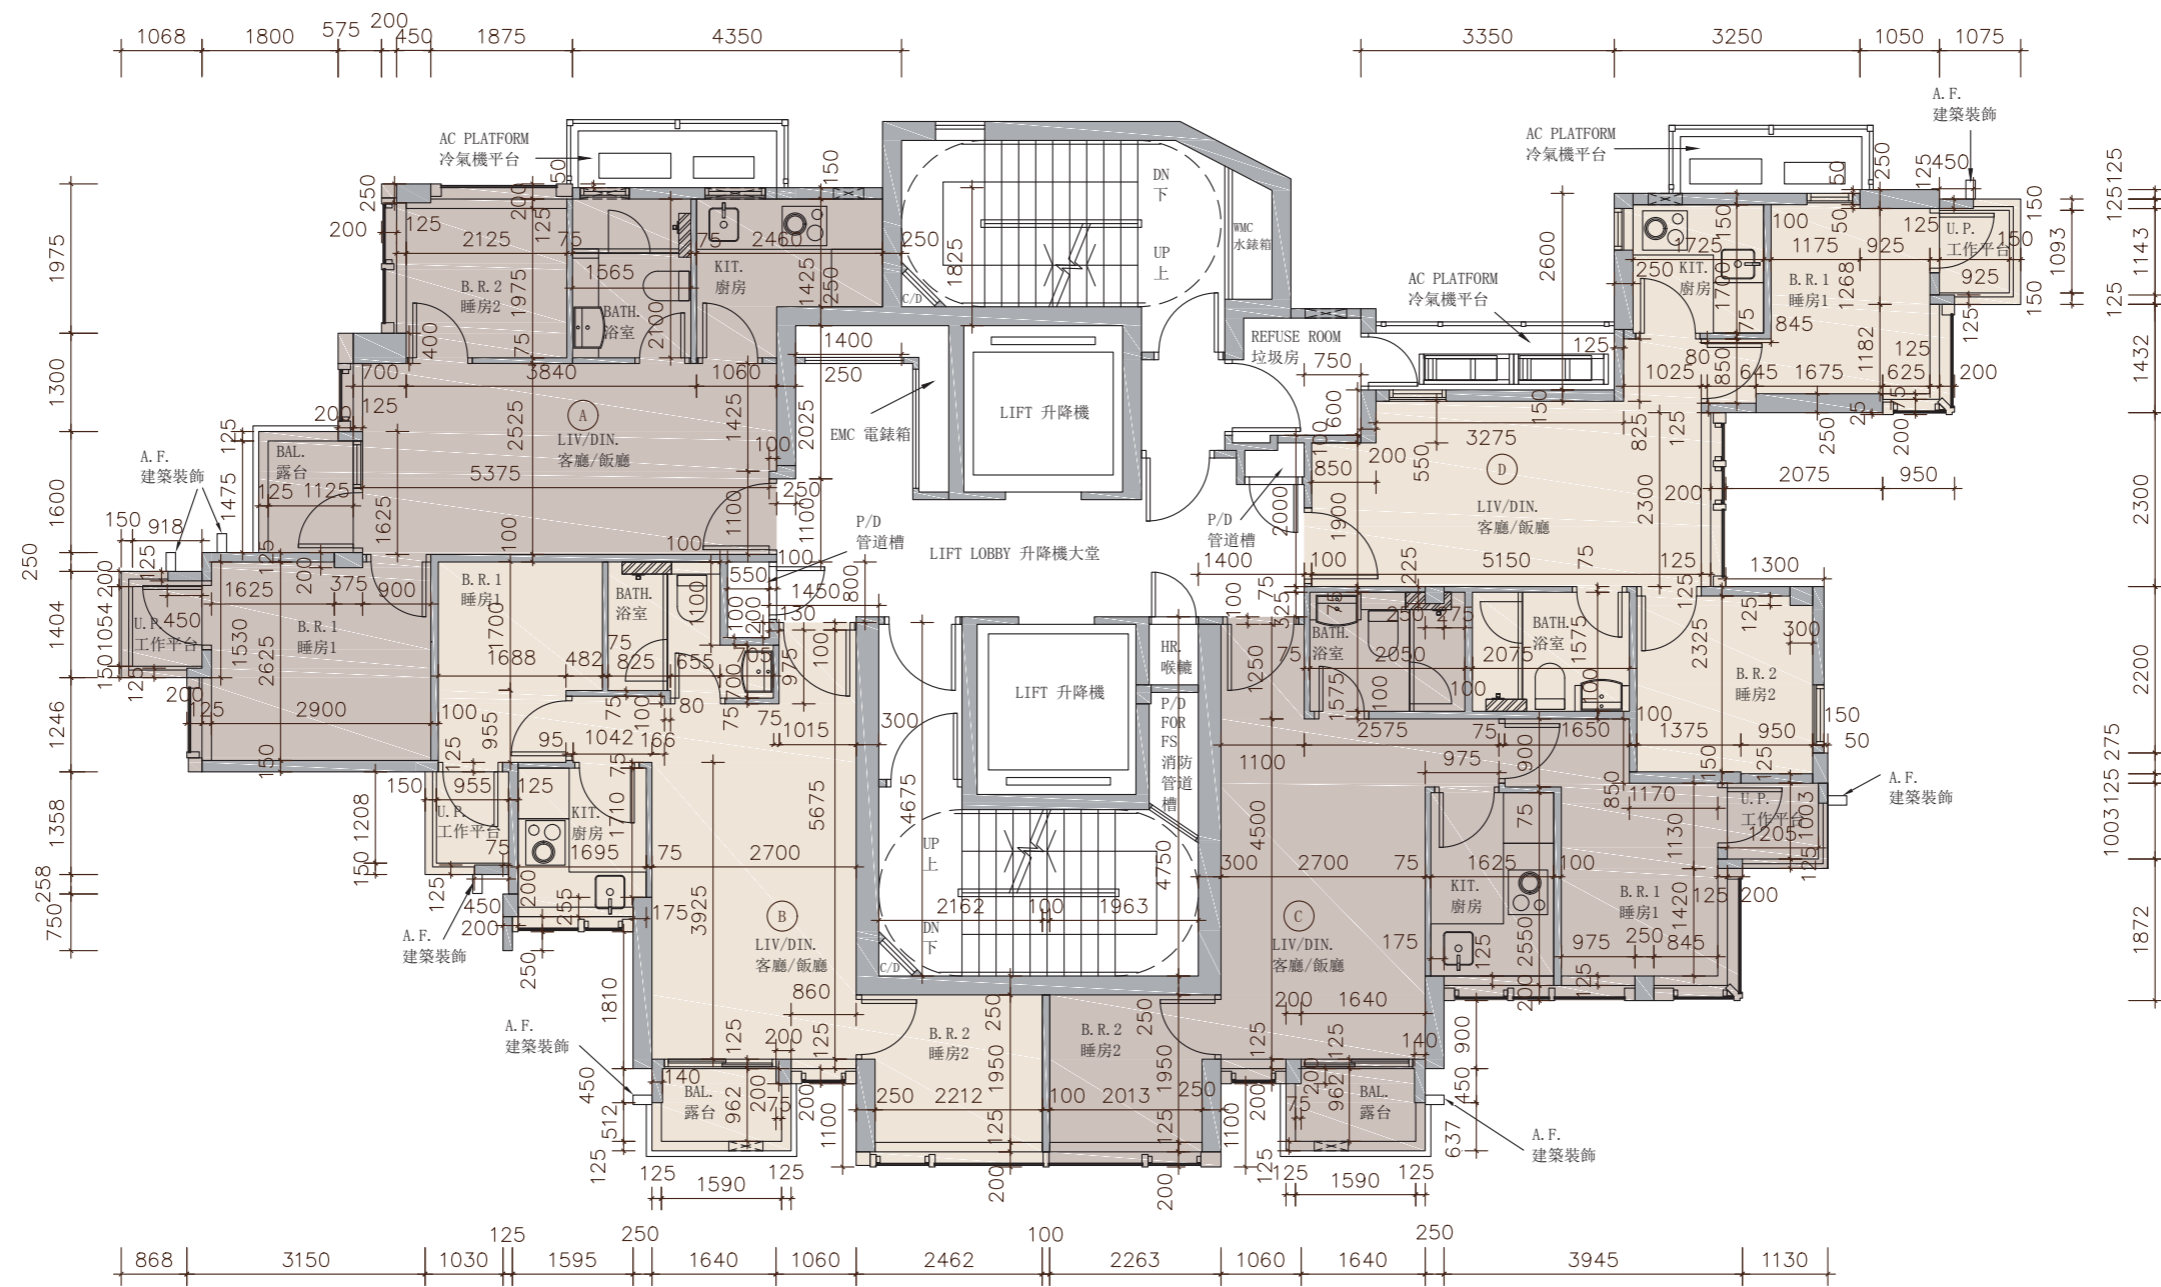

11 FLOOR PLANS OF RESIDENTIAL PROPERTIES IN THE DEVELOPMENT

發展項目的住宅物業的樓面平面圖

27/F to 28/F Floor Plan
27樓至28樓樓面平面圖

Scale 0 2 4M(米)
比例