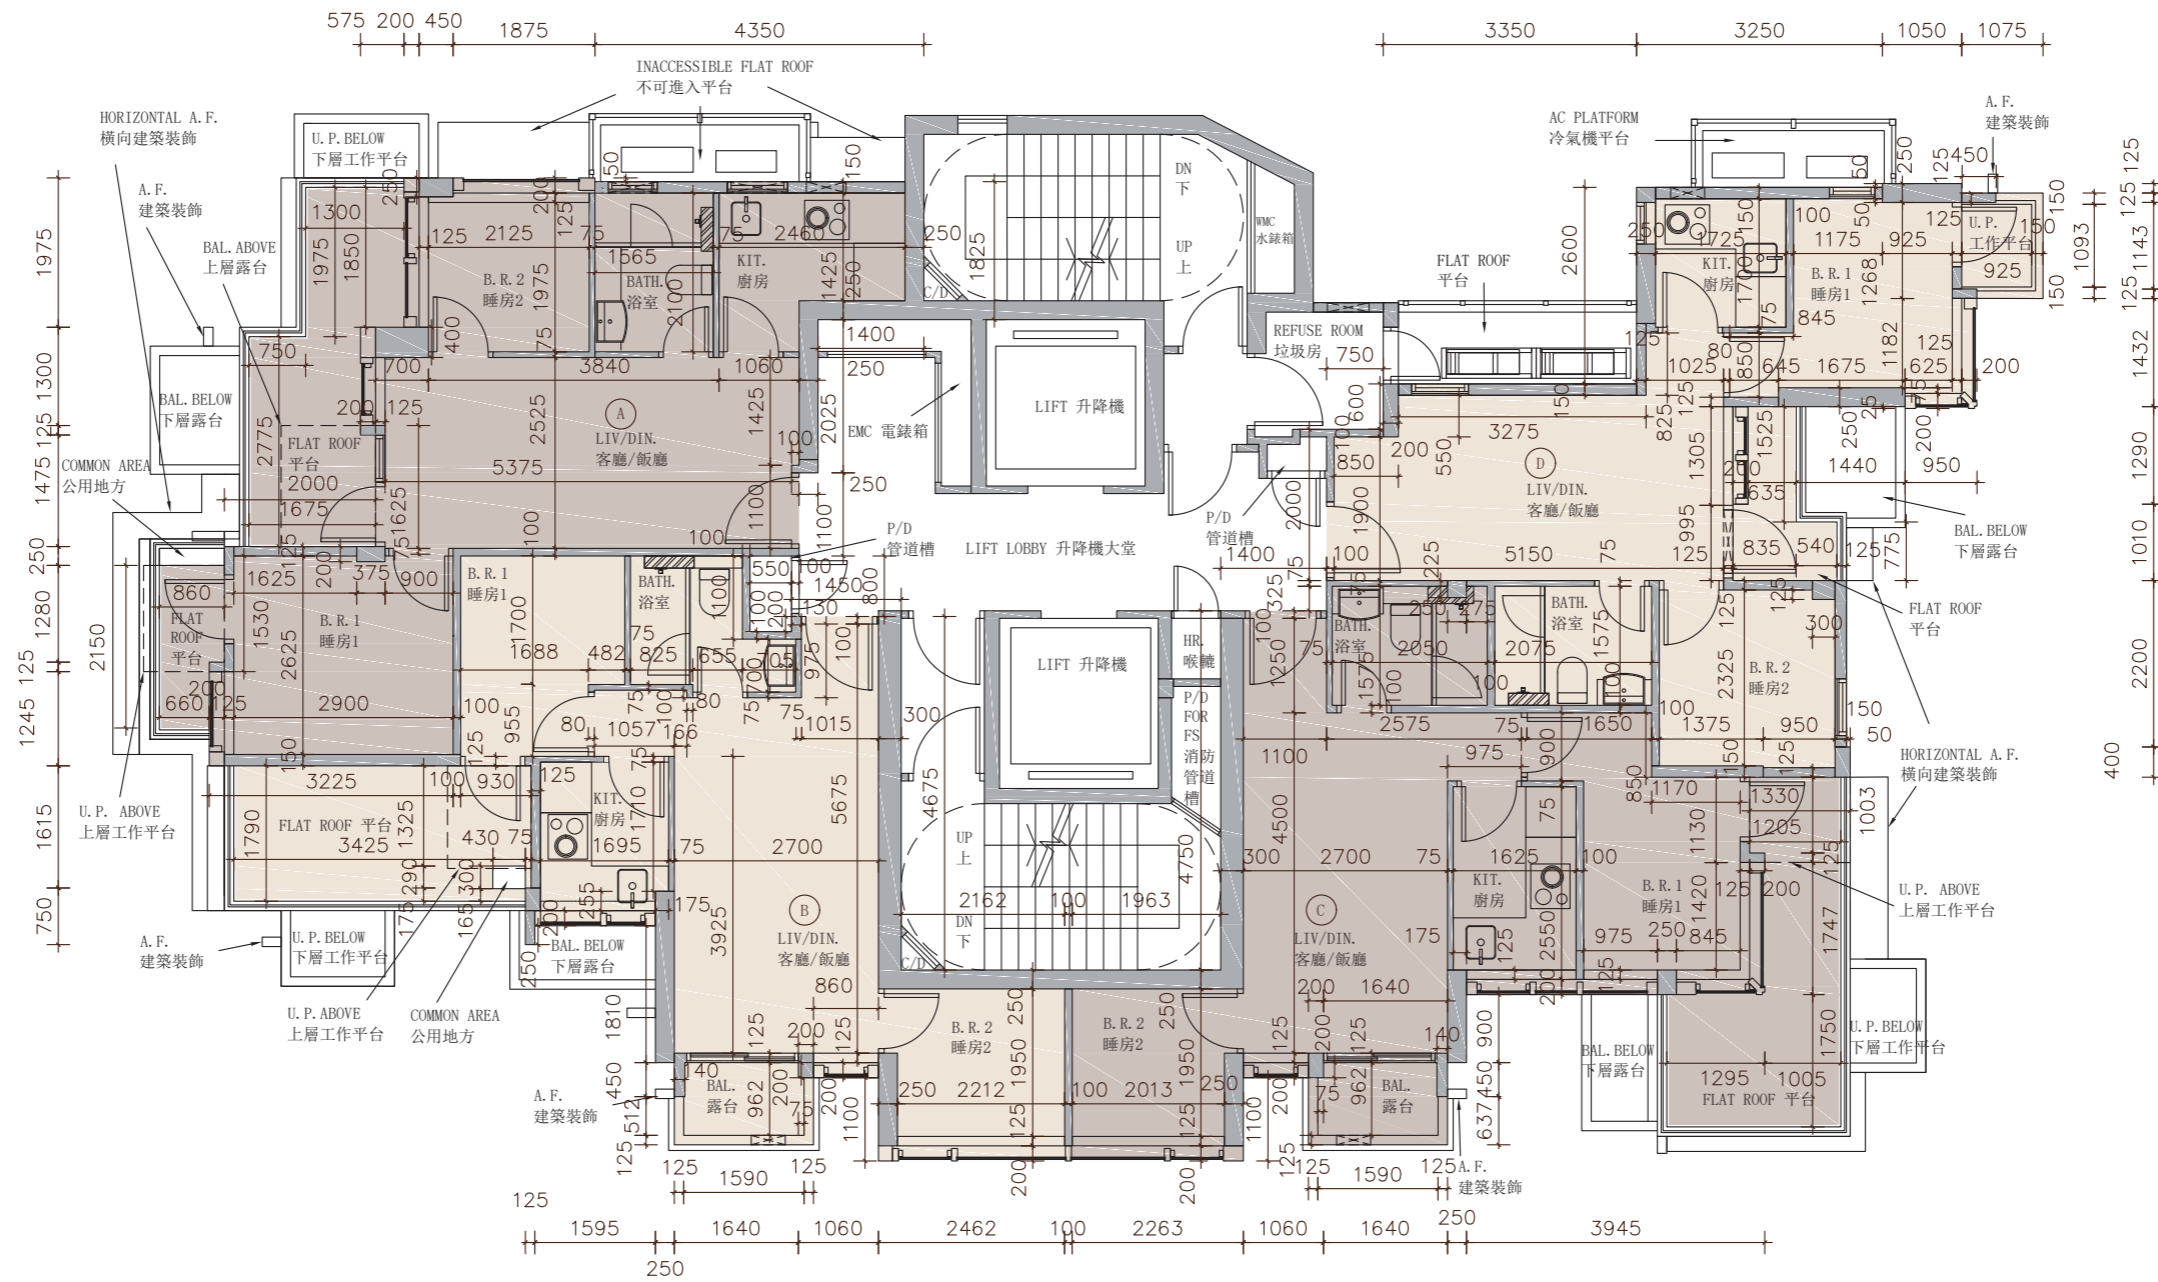

11 FLOOR PLANS OF RESIDENTIAL PROPERTIES IN THE DEVELOPMENT

發展項目的住宅物業的樓面平面圖

26/F Floor Plan 26樓樓面平面圖

Scale 0 2 4M(米)
比例