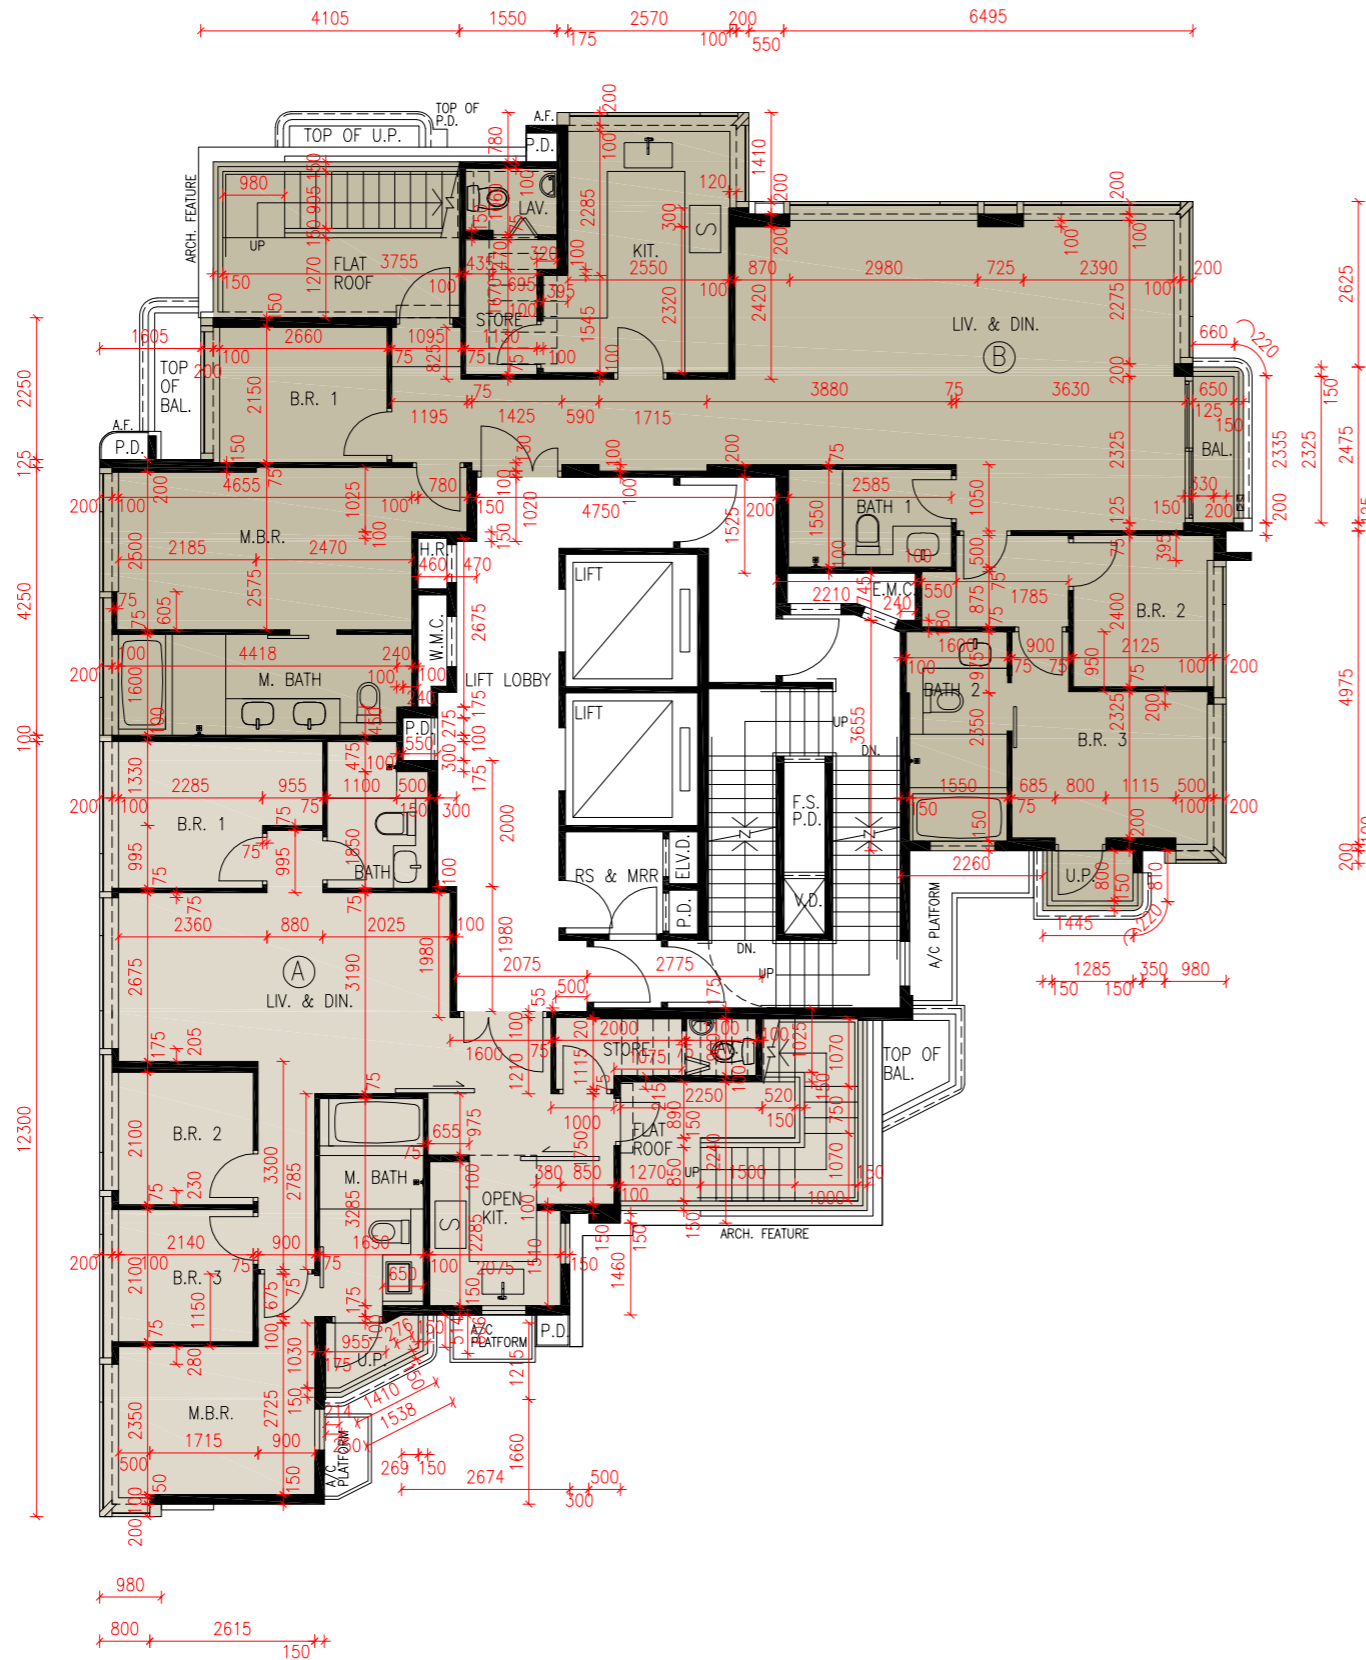

FLOOR PLANS OF RESIDENTIAL PROPERTIES IN THE DEVELOPMENT

發展項目的住宅物業的樓面平面圖

20/F FLOOR PLAN

20樓樓面平面圖

SCALE/ 比例: 0 1 2 5m (米)