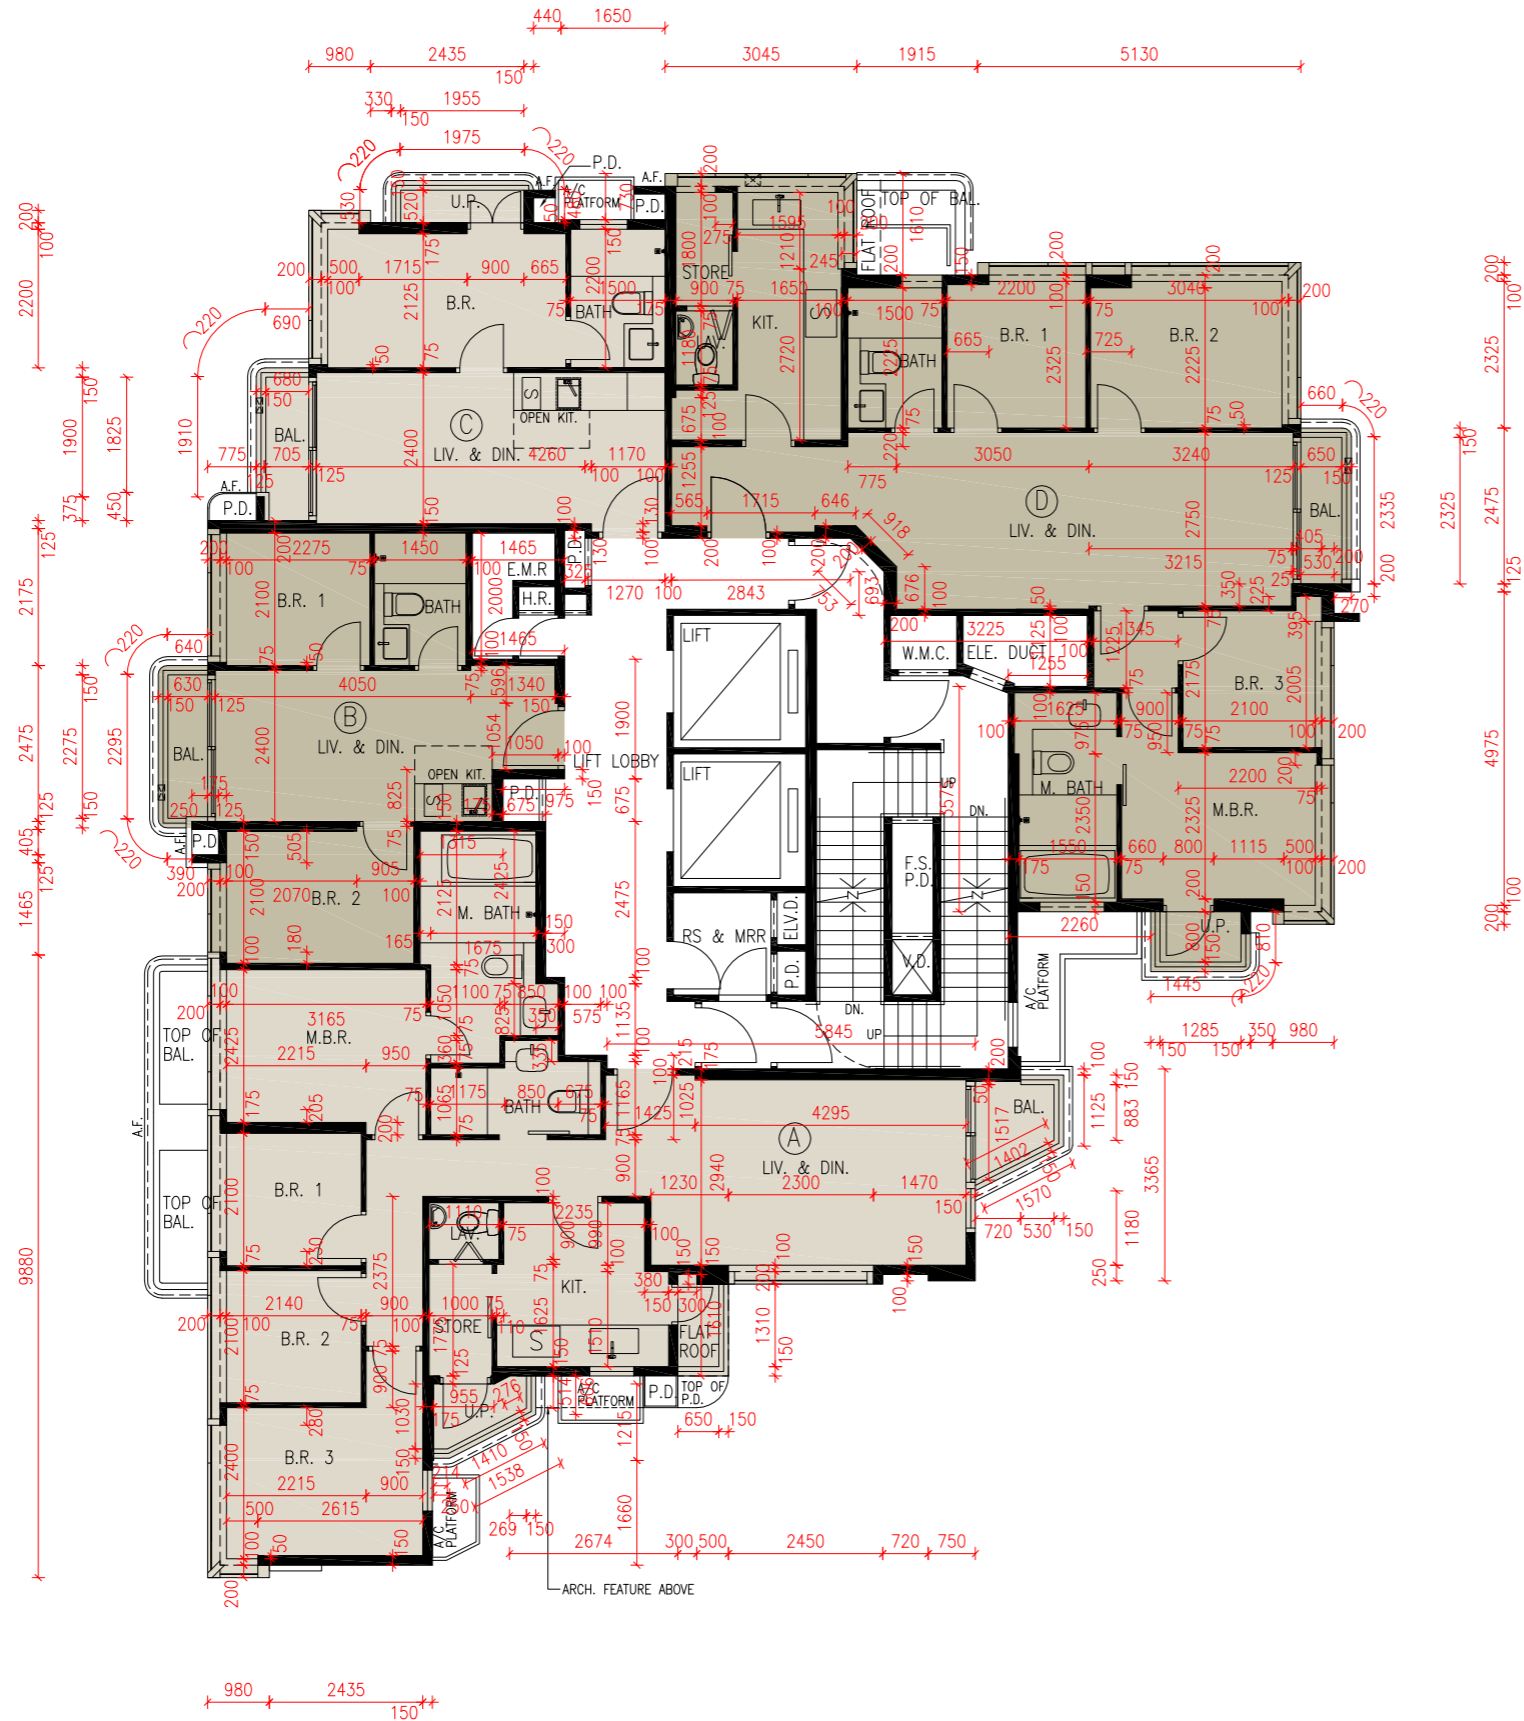

# FLOOR PLANS OF RESIDENTIAL PROPERTIES IN THE DEVELOPMENT

## 發展項目的住宅物業的樓面平面圖

### 18/F FLOOR PLAN

### 18樓樓面平面圖

SCALE/ 比例: 0 1 2 5m (米)